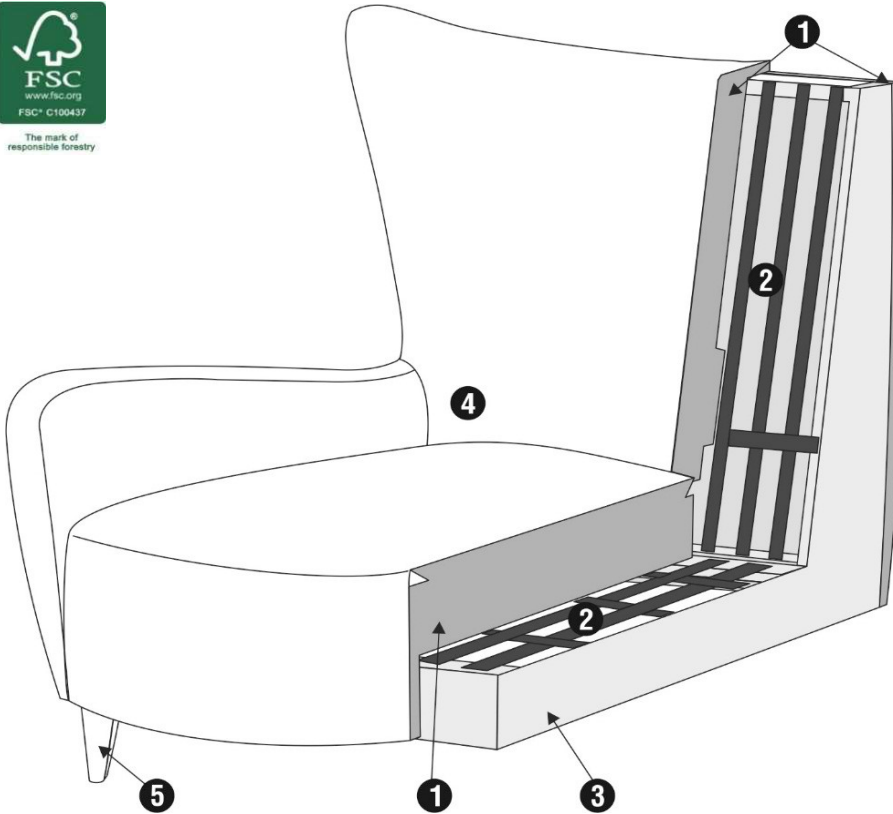

TECHNICAL SPECIFICATION

PROFILE

COMFORT: standard

- 1 polyurethane foam/high resilient polyurethane foam
- 2 upholstery belts
- 3 FSC® certified solid wood and wood based elements
- 4 fabric (limited choice)
- 5 FSC® certified solid wood legs

The producer reserves the right to change construction of products and components used due to improving durability of product and customer satisfaction without any further notice.

UPHOLSTERY:

fabric: FC - fix cover /only in dedicate fabrics: