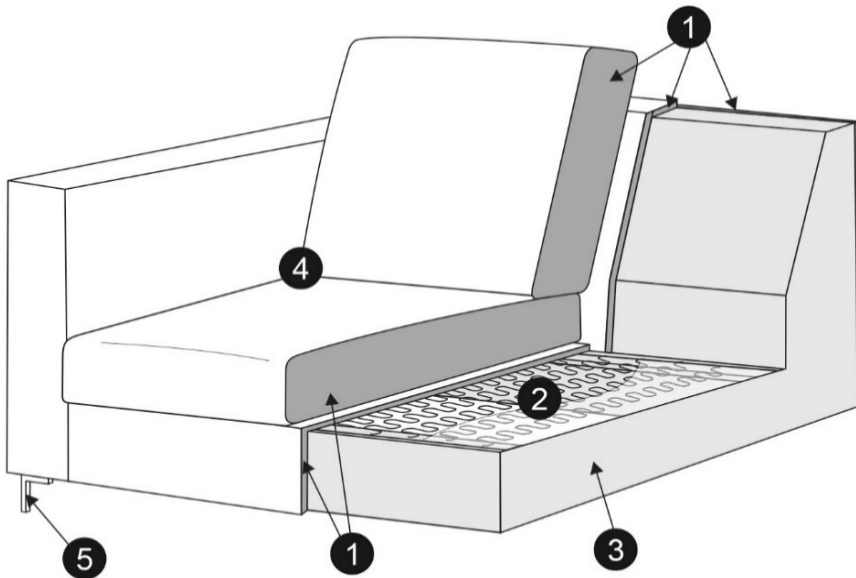

DOMINO

LEATHER

cocktail&design

SITS
— comfortable life

design: SITS

TECHNICAL SPECIFICATION

PROFILE

COMFORT: standard