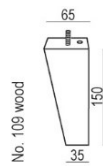

TECHNICAL SPECIFICATION

armrest A

armrest B

endpart left / or right

FEET

No. 47 metal
(black, chrome)

No. 109 wood

No. 119 metal
(black, chrome)