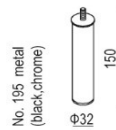

TECHNICAL SPECIFICATION

armrest A

armrest B

endpart left / or right

FEET

No. 47 metal
(black, chrome)

No. 109 wood

No. 119 metal
(black, chrome)