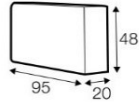

TECHNICAL SPECIFICATION

armrest A