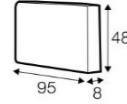

DOMINO

LEATHER

SITS
— comfortable life

cocktail&design

design: SITS

TECHNICAL SPECIFICATION

armrest B

FEET

COLOURS OF WOODEN FEET

oak

bleached
oak

walnut

black