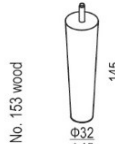

No. 153 wood