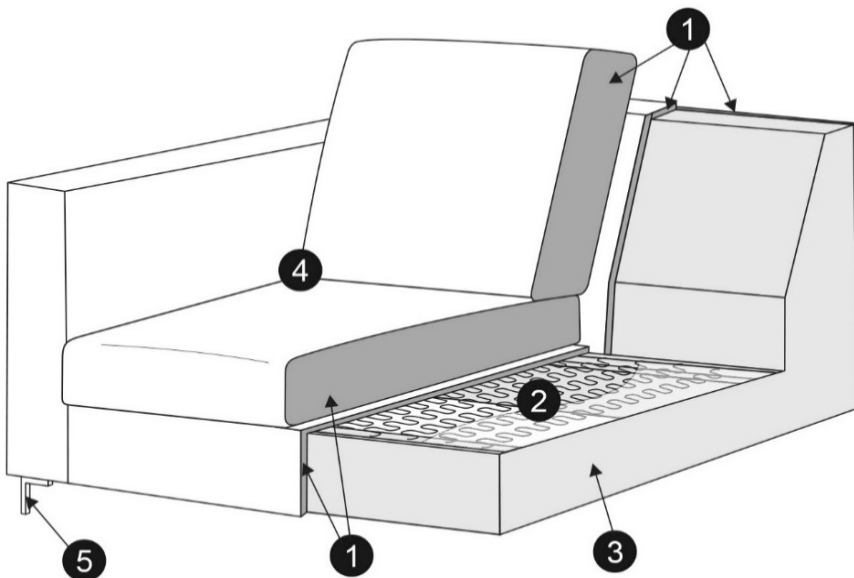

1	polyurethane foam/ high resilient polyurethane foam (extra firm)
2	springs
3	solid wood and wood based elements
4	leather
5	legs: solid wood or metal (black, , chrome,)

UPHOLSTERY:

fabric or leather: FC - fix cover, Comfort: standard or classic

ARMRESTS