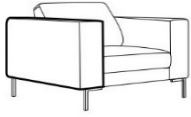

TECHNICAL SPECIFICATION

armrest A