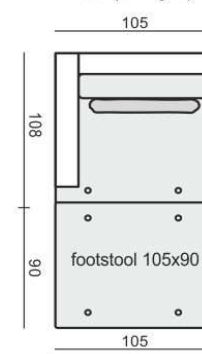

armchair wide
left (or right)