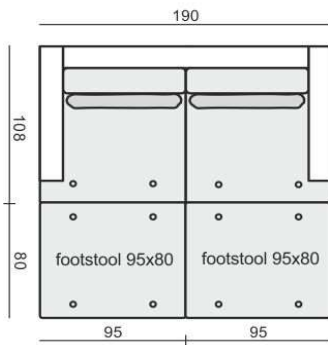

TECHNICAL SPECIFICATION

2 seater