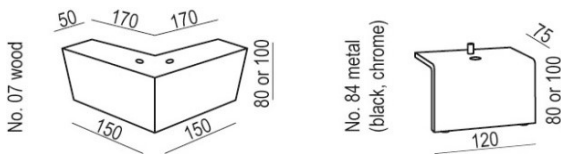

FEET

COLOURS OF WOODEN FEET

oak

bleached oak

walnut

black