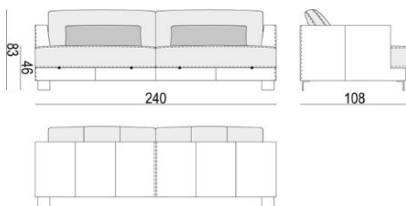

EXAMPLE OF LEATHER COVER

FOOTSTOOL MOUNTING POSSIBILITIES