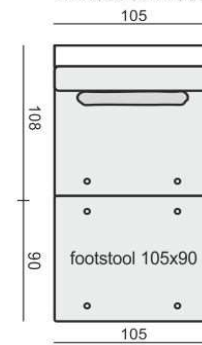

armchair wide
without armrests