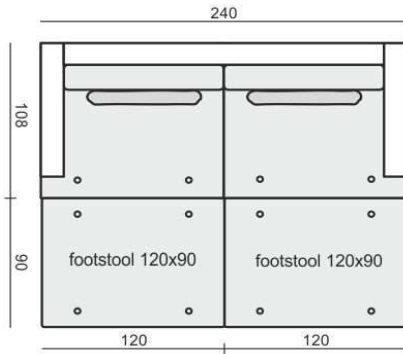

TECHNICAL SPECIFICATION

3 seater