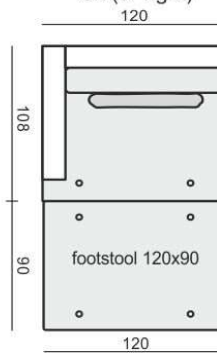

armchair wide
left (or right)