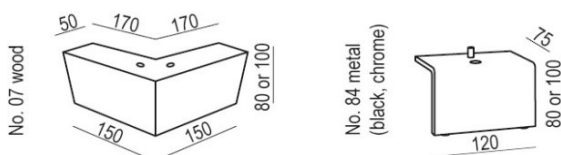

TECHNICAL SPECIFICATION

PROFILE

COMFORT: lux

1	polyurethane foam/high resilient polyurethane foam
2	cushion chamber with mix of feather and silicone balls
3	upholstery belts
4	solid wood and wood based elements
5	fabric
6	legs: solid wood or metal (black, , chrome,)

The producer reserves the right to change construction of products and components used due to improving durability of product and customer satisfaction without any further notice.

UPHOLSTERY:

fabric: FC - fix cover or LC - loose cover, leather: FC - fix cover, COMFORTS: lux or STD - standard

FEET

COLOURS OF WOODEN FEET

FOOTSTOOL MOUNTING POSSIBILITIES