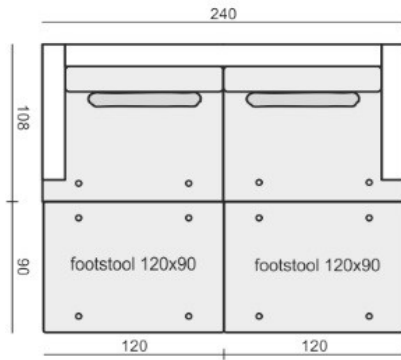

TECHNICAL SPECIFICATION

3 seater