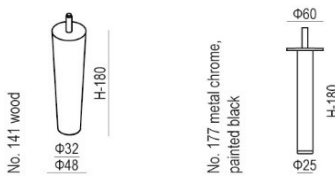

BETTY

CLASSIC

home&family

design: Dan Ihreborn

TECHNICAL SPECIFICATION

PROFILE

COMFORT: classic

UPHOLSTERY:

fabric: FC - fix cover or LCV - loose cover with velcro COMFORT: classic or lux

FEET

COLOURS OF WOODEN FEET