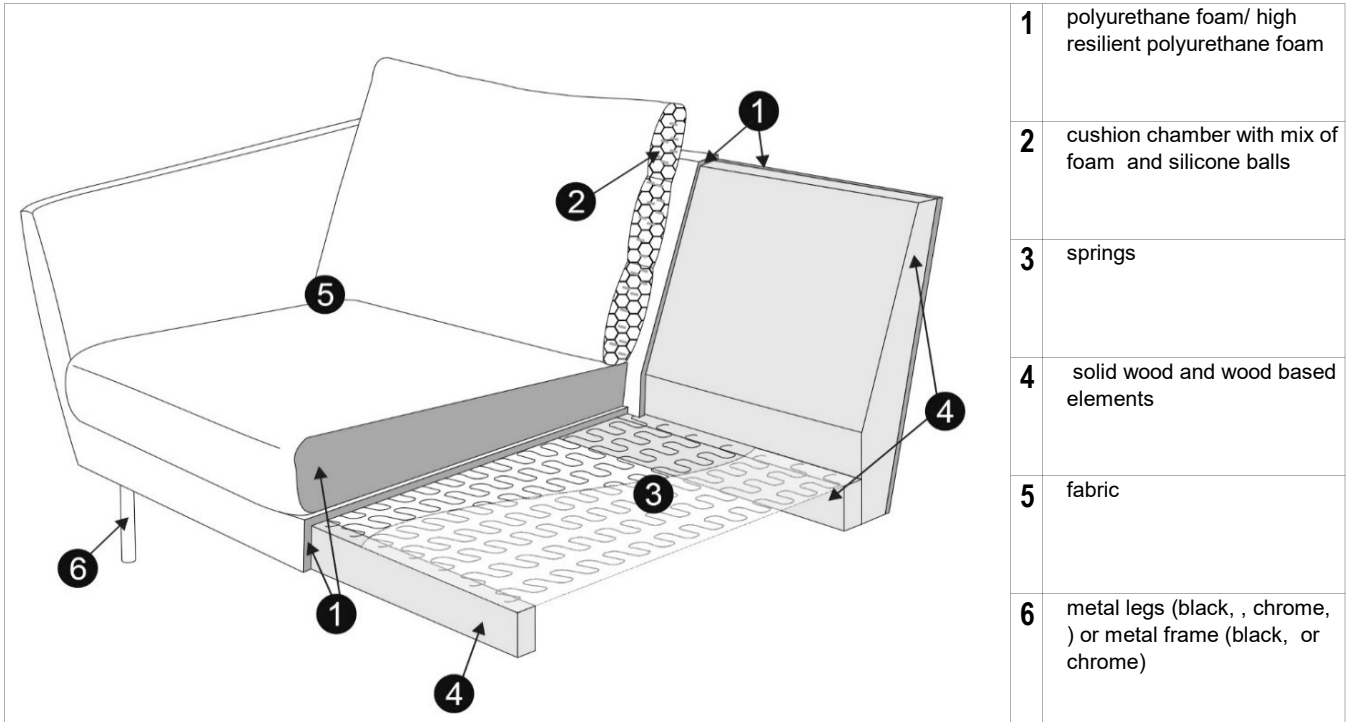

BETTY

CLASSIC

home&family

design: Dan Ihreborn

TECHNICAL SPECIFICATION

PROFILE

COMFORT: classic

UPHOLSTERY:

fabric: FC - fix cover or LCV - loose cover with velcro COMFORT: classic or lux

FEET

COLOURS OF WOODEN FEET

BETTY

CLASSIC

SITS
— comfortable life

home&family

design: Dan Ihreborn