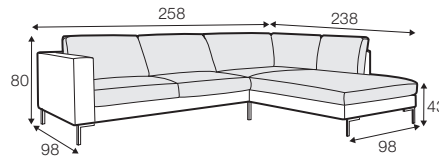

## SPECIAL

modular system

All drawings shown height with leg no. 47 H-16.

armchair

armchair wide

footstool 90x70

footstool 100x90

2 seater

3 seater

3XL seater divided

set 1 right / or left

2 seater left / or right

+ chaiselongue right / or left

set 2 right / or left

3 seater left / or right

+ chaiselongue wide right / or left

set 10 right / or left

3 seater left / or right + corner 90° no. 1

+ bench right / or left

set 11 right / or left

2 seater left / or right + corner 90° no. 1

+ bench right / or left

example of leather cover