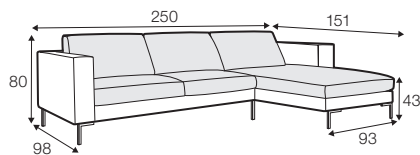

## SPECIAL

modular system

All drawings shown height with leg no. 47 H-16.

armchair

armchair wide

footstool 90x70

footstool 100x90

2 seater

3 seater

3XL seater divided

set 1 right / or left

2 seater left / or right

+ chaiselongue right / or left

set 2 right / or left

3 seater left / or right

+ chaiselongue wide right / or left