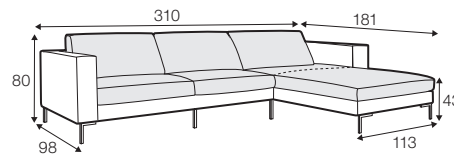

## SPECIAL

modular system

All drawings shown height with leg no. 47 H-16.

armchair

armchair wide

footstool 90x70

footstool 100x90

2 seater

3 seater

3XL seater divided

set 1 right / or left

2 seater left / or right

+ chaiselongue right / or left

set 2 right / or left

3 seater left / or right

+ chaiselongue wide right / or left

set 10 right / or left

3 seater left / or right + corner 90° no. 1

+ bench right / or left

set 11 right / or left

2 seater left / or right + corner 90° no. 1

+ bench right / or left

example of leather cover