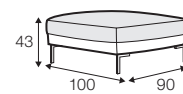

## SPECIAL

modular system

All drawings shown height with leg no. 47 H-16.

armchair

armchair wide

footstool 90x70

footstool 100x90

2 seater

3 seater

3XL seater divided

set 1 right / or left

2 seater left / or right

+ chaiselongue right / or left

set 2 right / or left

3 seater left / or right

+ chaiselongue wide right / or left