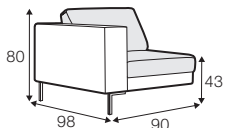

elements of the modular system

armchair left / or right