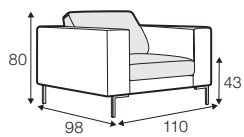

## SPECIAL

modular system

All drawings shown height with leg no. 47 H-16.

armchair

armchair wide

footstool 90x70

footstool 100x90

2 seater

3 seater

3XL seater divided

set 1 right / or left

2 seater left / or right

+ chaiselongue right / or left

set 2 right / or left

3 seater left / or right

+ chaiselongue wide right / or left