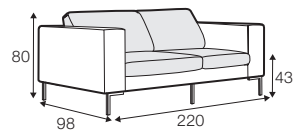

## SPECIAL

modular system

All drawings shown height with leg no. 47 H-16.

armchair

armchair wide

footstool 90x70

footstool 100x90

2 seater

3 seater

3XL seater divided

set 1 right / or left

2 seater left / or right

+ chaiselongue right / or left

set 2 right / or left

3 seater left / or right

+ chaiselongue wide right / or left