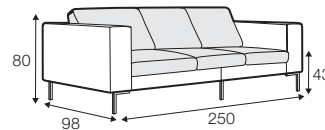

## SPECIAL

modular system

All drawings shown height with leg no. 47 H-16.

armchair

armchair wide

footstool 90x70

footstool 100x90

2 seater

3 seater

3XL seater divided

set 1 right / or left

2 seater left / or right

+ chaiselongue right / or left

set 2 right / or left

3 seater left / or right

+ chaiselongue wide right / or left