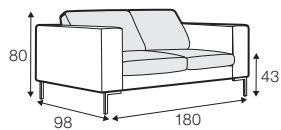

## SPECIAL

modular system

All drawings shown height with leg no. 47 H-16.

armchair

armchair wide

footstool 90x70

footstool 100x90

2 seater

3 seater

3XL seater divided

set 1 right / or left

2 seater left / or right

+ chaiselongue right / or left

set 2 right / or left

3 seater left / or right

+ chaiselongue wide right / or left