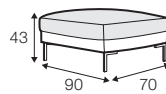

## SPECIAL

modular system

All drawings shown height with leg no. 47 H-16.

armchair

armchair wide

footstool 90x70

footstool 100x90

2 seater

3 seater

3XL seater divided

set 1 right / or left

2 seater left / or right

+ chaiselongue right / or left

set 2 right / or left

3 seater left / or right

+ chaiselongue wide right / or left