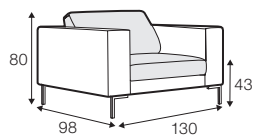

## SPECIAL

modular system

All drawings shown height with leg no. 47 H-16.

armchair

armchair wide

footstool 90x70

footstool 100x90

2 seater

3 seater

3XL seater divided

set 1 right / or left

2 seater left / or right

+ chaiselongue right / or left

set 2 right / or left

3 seater left / or right

+ chaiselongue wide right / or left