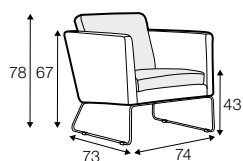

COMFORTS

STD standard

COVERS

FC fixed

armchair low

chair without armrests

chair with armrests

extra dimensions

depth of seat

legs

metal frame

metal chrome, painted black