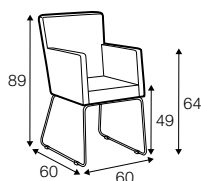

COMFORTS

STD standard

COVERS

FC fixed

armchair low

chair without armrests

chair with armrests

extra dimensions

depth of seat

legs

metal frame

metal chrome, painted black