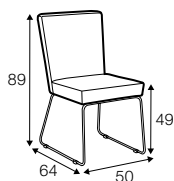

COMFORTS

STD standard

COVERS

FC fixed

armchair low

chair without armrests

chair with armrests

extra dimensions

depth of seat

legs

metal frame

metal chrome, painted black