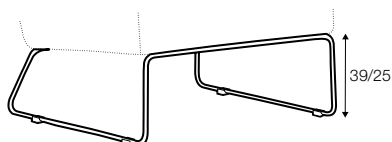

COMFORTS

STD standard

COVERS

FC fixed

armchair low

chair without armrests

chair with armrests

extra dimensions

depth of seat

legs

metal frame

metal chrome, painted black