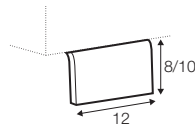

no. 84
metal chrome,
painted black