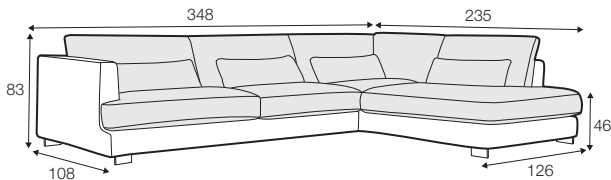

LUX lux

COVERS

FC fixed

LC loose

SPECIAL

modular
system

All drawings shown height with leg no. 84 H-10.

armchair

armchair wide

footstool 95x80

footstool 105x90

footstool 120x90

2 seater

3 seater / or 3 seater divided

set 1

3 seater left + armchair wide right

set 2 right / or left

2 seater left / or right + divan right / or left

set 3 right / or left

3 seater left / or right + divan right / or left

set 4 right / or left

2 seater left / or right + armchair without armrests + divan right / or left

bench right / or left

divan right / or left

corner 90°

corner 35° right / or left

extra dimensions

depth of seat

accessories

cushion
76x25