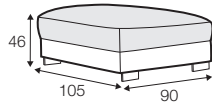

LUX lux

COVERS

FC fixed

LC loose

SPECIAL

modular
system

All drawings shown height with leg no. 84 H-10.

armchair

armchair wide

footstool 95x80

footstool 105x90

footstool 120x90

2 seater

3 seater / or 3 seater divided

set 1

3 seater left + armchair wide right

set 2 right / or left

2 seater left / or right + divan right / or left

set 3 right / or left

3 seater left / or right + divan right / or left

set 4 right / or left

2 seater left / or right + armchair without armrests + divan right / or left