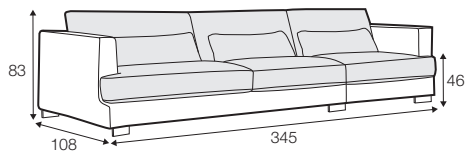

LUX lux

COVERS

FC fixed

LC loose

SPECIAL

modular
system

All drawings shown height with leg no. 84 H-10.

armchair

armchair wide

footstool 95x80

footstool 105x90

footstool 120x90

2 seater

3 seater / or 3 seater divided

set 1

3 seater left + armchair wide right

set 2 right / or left

2 seater left / or right + divan right / or left

set 3 right / or left

3 seater left / or right + divan right / or left

set 4 right / or left

2 seater left / or right + armchair without armrests + divan right / or left

bench right / or left

divan right / or left

corner 90°

corner 35° right / or left

extra dimensions

depth of seat

accessories

cushion
76x25