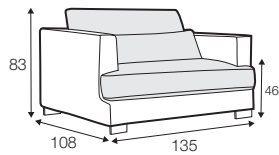

LUX lux

COVERS

FC fixed

LC loose

SPECIAL

modular
system

All drawings shown height with leg no. 84 H-10.

armchair

armchair wide

footstool 95x80

footstool 105x90

footstool 120x90

2 seater

3 seater / or 3 seater divided

set 1

3 seater left + armchair wide right

bench right / or left

divan right / or left

corner 90°

corner 35° right / or left

extra dimensions

depth of seat

accessories

cushion
76x25