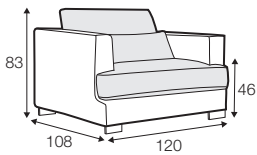

LUX lux

COVERS

FC fixed

LC loose

SPECIAL

modular
system

All drawings shown height with leg no. 84 H-10.

armchair

armchair wide

footstool 95x80

footstool 105x90

footstool 120x90

2 seater

3 seater / or 3 seater divided

set 1

3 seater left + armchair wide right

bench right / or left

divan right / or left

corner 90°

corner 35° right / or left

extra dimensions

depth of seat

accessories

cushion
76x25