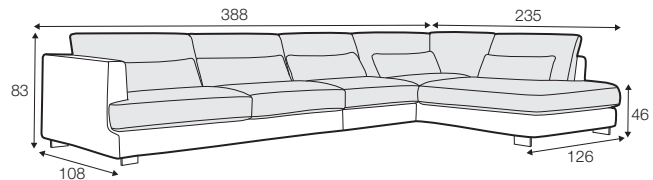

LUX lux

COVERS

FC fixed

LC loose

SPECIAL

modular
system

All drawings shown height with leg no. 84 H-10.

armchair

armchair wide

footstool 95x80

footstool 105x90

footstool 120x90

2 seater

3 seater / or 3 seater divided

set 1

3 seater left + armchair wide right

set 2 right / or left

2 seater left / or right + divan right / or left

set 3 right / or left

3 seater left / or right + divan right / or left

set 4 right / or left

2 seater left / or right + armchair without armrests + divan right / or left

bench right / or left

divan right / or left

corner 90°

corner 35° right / or left

extra dimensions

depth of seat

accessories

cushion
76x25