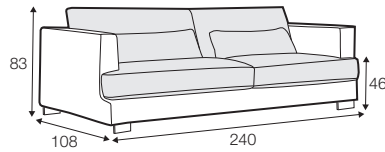

LUX lux

COVERS

FC fixed

LC loose

SPECIAL

modular
system

All drawings shown height with leg no. 84 H-10.

armchair

armchair wide

footstool 95x80

footstool 105x90

footstool 120x90

2 seater

3 seater / or 3 seater divided

set 1

3 seater left + armchair wide right

set 2 right / or left

2 seater left / or right + divan right / or left

set 3 right / or left

3 seater left / or right + divan right / or left

set 4 right / or left

2 seater left / or right + armchair without armrests + divan right / or left