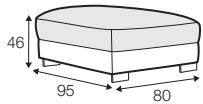

LUX lux

COVERS

FC fixed

LC loose

SPECIAL

modular
system

All drawings shown height with leg no. 84 H-10.

armchair

armchair wide

footstool 95x80

footstool 105x90

footstool 120x90

2 seater

3 seater / or 3 seater divided

set 1

3 seater left + armchair wide right

set 2 right / or left

2 seater left / or right + divan right / or left

set 3 right / or left

3 seater left / or right + divan right / or left

set 4 right / or left

2 seater left / or right + armchair without armrests + divan right / or left

bench right / or left

divan right / or left

corner 90°

corner 35° right / or left

extra dimensions

depth of seat

accessories

cushion
76x25