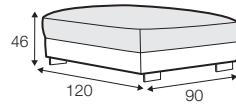

LUX lux

COVERS

FC fixed

LC loose

SPECIAL

modular
system

All drawings shown height with leg no. 84 H-10.

armchair

armchair wide

footstool 95x80

footstool 105x90

footstool 120x90

2 seater

3 seater / or 3 seater divided

set 1

3 seater left + armchair wide right

set 2 right / or left

2 seater left / or right + divan right / or left

set 3 right / or left

3 seater left / or right + divan right / or left

set 4 right / or left

2 seater left / or right + armchair without armrests + divan right / or left