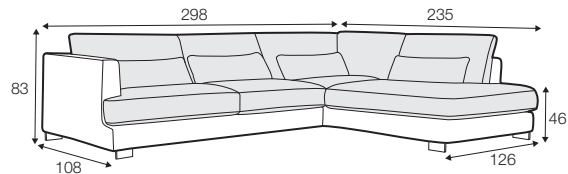

LUX lux

COVERS

FC fixed

LC loose

SPECIAL

modular
system

All drawings shown height with leg no. 84 H-10.

armchair

armchair wide

footstool 95x80

footstool 105x90

footstool 120x90

2 seater

3 seater / or 3 seater divided

set 1

3 seater left + armchair wide right

set 2 right / or left

2 seater left / or right + divan right / or left

set 3 right / or left

3 seater left / or right + divan right / or left

set 4 right / or left

2 seater left / or right + armchair without armrests + divan right / or left

bench right / or left

divan right / or left

corner 90°

corner 35° right / or left

extra dimensions

depth of seat

accessories

cushion
76x25