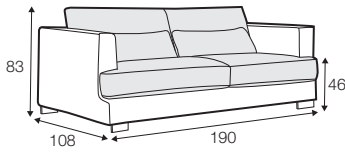

LUX lux

COVERS

FC fixed

LC loose

SPECIAL

modular
system

All drawings shown height with leg no. 84 H-10.

armchair

armchair wide

footstool 95x80

footstool 105x90

footstool 120x90

2 seater

3 seater / or 3 seater divided

set 1

3 seater left + armchair wide right

set 2 right / or left

2 seater left / or right + divan right / or left

set 3 right / or left

3 seater left / or right + divan right / or left

set 4 right / or left

2 seater left / or right + armchair without armrests + divan right / or left