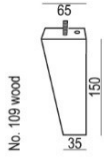

TECHNICAL SPECIFICATION