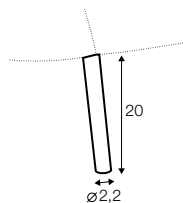

armrest protection

headrest

extra dimensions

depth of
armchair seat

depth of
sofa seat

legs

no. 160
metal chrome,
painted black
or brass gold
front: armchair,
footstool, sofa

no. 160A
metal chrome,
painted black
or brass gold
back: armchair,
footstool