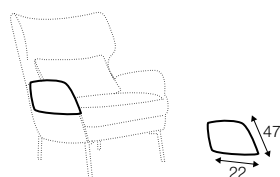

FC fixed

COMFOTS

COVERS

armchair

footstool 65x49

footstool round

2,5 seater

accessories

armrest protection

headrest

extra dimensions

depth of
armchair seat

depth of
sofa seat

legs

no. 160
metal chrome,
painted black
or brass gold
front: armchair,
footstool, sofa

no. 160A
metal chrome,
painted black
or brass gold
back: armchair,
footstool