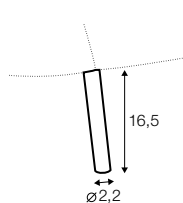

armrest protection

headrest

extra dimensions

depth of
armchair seat

depth of
sofa seat

legs

no. 160
metal chrome,
painted black
or brass gold
front: armchair,
footstool, sofa

no. 160A
metal chrome,
painted black
or brass gold
back: armchair,
footstool