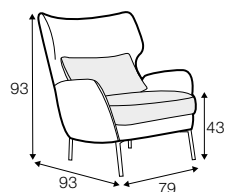

FC fixed

COMFOTS

COVERS

armchair

footstool 65x49

footstool round

2,5 seater

accessories

armrest protection

headrest

extra dimensions

depth of
armchair seat

depth of
sofa seat

legs

no. 160
metal chrome,
painted black
or brass gold
front: armchair,
footstool, sofa

no. 160A
metal chrome,
painted black
or brass gold
back: armchair,
footstool