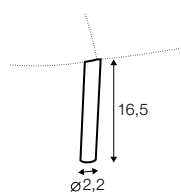

no. 160D
metal chrome,
painted black,
or brass gold
back: sofa