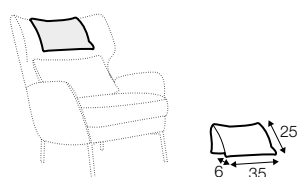

FC fixed

COMFOTS

COVERS

armchair

footstool 65x49

footstool round

2,5 seater

accessories

armrest protection

headrest

extra dimensions

depth of
armchair seat

depth of
sofa seat

legs

no. 160
metal chrome,
painted black
or brass gold
front: armchair,
footstool, sofa

no. 160A
metal chrome,
painted black
or brass gold
back: armchair,
footstool