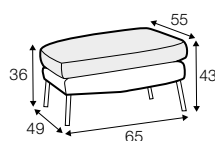

footstool 65x49