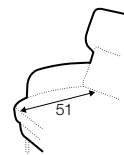

armrest protection

headrest

extra dimensions

depth of
armchair seat

depth of
sofa seat

legs

no. 160
metal chrome,
painted black
or brass gold
front: armchair,
footstool, sofa

no. 160A
metal chrome,
painted black
or brass gold
back: armchair,
footstool