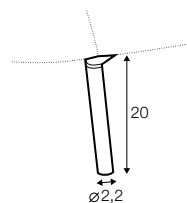

armrest protection

headrest

extra dimensions

depth of
armchair seat

depth of
sofa seat

legs

no. 160
metal chrome,
painted black
or brass gold
front: armchair,
footstool, sofa

no. 160A
metal chrome,
painted black
or brass gold
back: armchair,
footstool