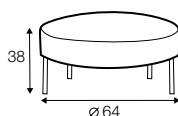

FC fixed

COMFOTS

COVERS

armchair

footstool 65x49

footstool round

2,5 seater

accessories

armrest protection

headrest

extra dimensions

depth of
armchair seat

depth of
sofa seat

legs

no. 160
metal chrome,
painted black
or brass gold
front: armchair,
footstool, sofa

no. 160A
metal chrome,
painted black
or brass gold
back: armchair,
footstool