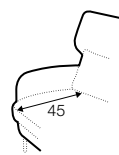

armrest protection

headrest

extra dimensions

depth of
armchair seat

depth of
sofa seat

legs

no. 160
metal chrome,
painted black
or brass gold
front: armchair,
footstool, sofa

no. 160A
metal chrome,
painted black
or brass gold
back: armchair,
footstool