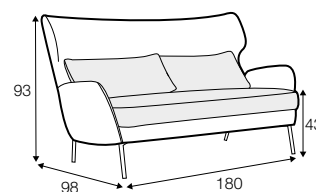

FC fixed

COMFOTS

COVERS

armchair

footstool 65x49

footstool round

2,5 seater

accessories

armrest protection

headrest

extra dimensions

depth of
armchair seat

depth of
sofa seat

legs

no. 160
metal chrome,
painted black
or brass gold
front: armchair,
footstool, sofa

no. 160A
metal chrome,
painted black
or brass gold
back: armchair,
footstool