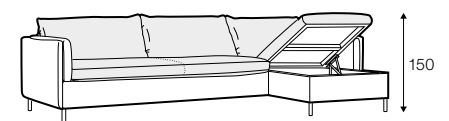

COVERS

FC fixed

SPECIAL

sofa bed

Two mattresses available: memory foam and cold foam
Mechanism lift-up (with rollers) available only for 2,5 seater and 3 seater

2,5 seater sofa bed

3 seater sofa bed

set 1 right / or left

2,5 seater sofa bed left / or right + chaiselongue with box right / or left

set 2 right / or left

3 seater sofa bed left / or right + chaiselongue wide with box right / or left

extra dimensions

depth of seat