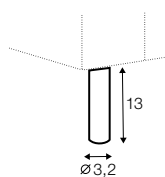

accessories

roll cushion

legs

no. 195
metal chrome,
painted black

no. 196
wood