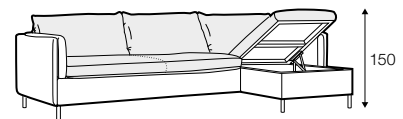

COVERS

FC fixed

SPECIAL

sofa bed

Two mattresses available: memory foam and cold foam
Mechanism lift-up (with rollers) available only for 2,5 seater and 3 seater

2,5 seater sofa bed

3 seater sofa bed

set 1 right / or left

2,5 seater sofa bed left / or right + chaiselongue with box right / or left

set 2 right / or left

3 seater sofa bed left / or right + chaiselongue wide with box right / or left

extra dimensions

depth of seat