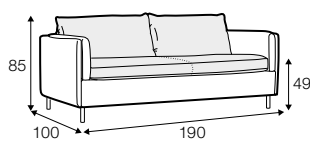

COVERS

FC fixed

SPECIAL

sofa bed

Two mattresses available: memory foam and cold foam
Mechanism lift-up (with rollers) available only for 2,5 seater and 3 seater

2,5 seater sofa bed

3 seater sofa bed

set 1 right / or left

2,5 seater sofa bed left / or right + chaiselongue with box right / or left

set 2 right / or left

3 seater sofa bed left / or right + chaiselongue wide with box right / or left

extra dimensions

depth of seat