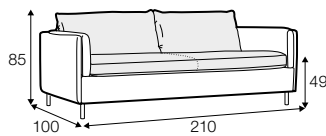

COVERS

FC fixed

SPECIAL

sofa bed

Two mattresses available: memory foam and cold foam
Mechanism lift-up (with rollers) available only for 2,5 seater and 3 seater

2,5 seater sofa bed

3 seater sofa bed

set 1 right / or left

2,5 seater sofa bed left / or right + chaiselongue with box right / or left

set 2 right / or left

3 seater sofa bed left / or right + chaiselongue wide with box right / or left

extra dimensions

depth of seat