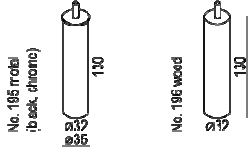

**PHOTOS**

Total sofa depth after spread: 220 cm

**PHOTOS WITH ROLL**

**FEET**

design: Dan Ithreborn

**TECHNICAL SPECIFICATION**

**COLOURS OF WOODEN FEET**

**MECHANISM**

Mechanism colour is for reference only, actual colour may vary.

REF	A	B / mattress
162/145	162cm	140cm
142/125	142cm	120cm

**MATTRESS**

**COLD FOAM MATTRESS**

- Extra Smart Polyurethane Stretch fisso Mattress
- > Polyurethane foam
- > non-woven fabric white
- > Covered with an hypoallergenic stretch fabric (100% PES) and 3D breathable band
- > height 12 cm
- > length 208 cm

**MEMORY FOAM MATTRESS**

- Extra Smart Memory Mattress
- > Memory Foam and Polyurethane ensures the maximum expression of ergonomic and comfort
- > non-woven fabric white
- > Covered with an hypoallergenic stretch fabric (100% PES) and 3D breathable band
- > height 12 cm
- > length 208 cm

Currency: EUR

Valid from: 01.02.2024

DIMENSION*	DESCRIPTION ARTICLE No	VOL.	WEIGHT	FABRIC USAGE	I	II	III	IV	E
	FC <b>E1610-5394-2C</b>	2,41	161	15,5	<b>1 460 100</b>	<b>1 543 800</b>	<b>1 627 500</b>	<b>1 697 250</b>	<b>2 121 563</b>