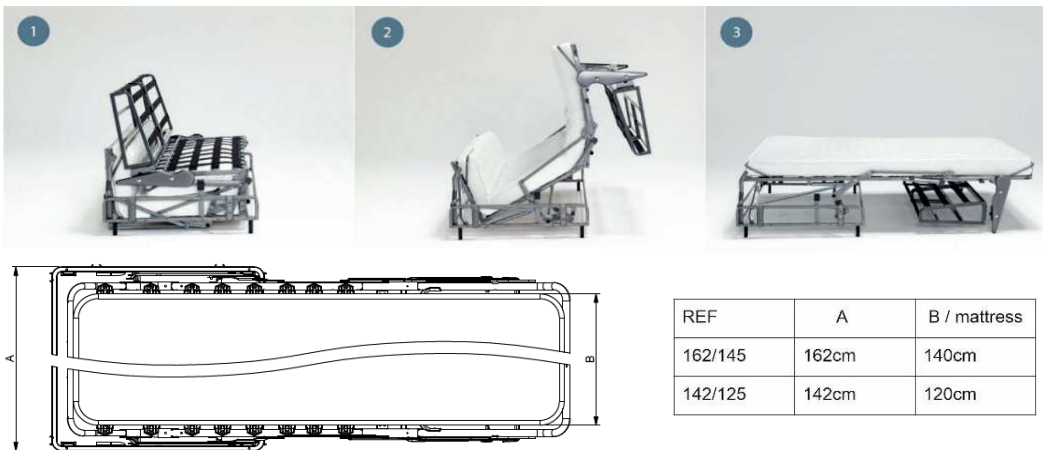

**PHOTOS**

Total sofa depth after spread: 220 cm

**PHOTOS WITH ROLL**

**FEET**

design: Dan Ithreborn

**TECHNICAL SPECIFICATION**

**COLOURS OF WOODEN FEET**

**MECHANISM**

Mechanism colour is for reference only, actual colour may vary.

REF	A	B / mattress
162/145	162cm	140cm
142/125	142cm	120cm

**MATTRESS**

**COLD FOAM MATTRESS**

- Extra Smart Polyurethane Stretch fisso Mattress
- > Polyurethane foam
- > non-woven fabric white
- > Covered with an hypoallergenic stretch fabric (100% PES) and 3D breathable band
- > height 12 cm
- > length 208 cm

**MEMORY FOAM MATTRESS**

- Extra Smart Memory Mattress
- > Memory Foam and Polyurethane ensures the maximum expression of ergonomic and comfort
- > non-woven fabric white
- > Covered with an hypoallergenic stretch fabric (100% PES) and 3D breathable band
- > height 12 cm
- > length 208 cm