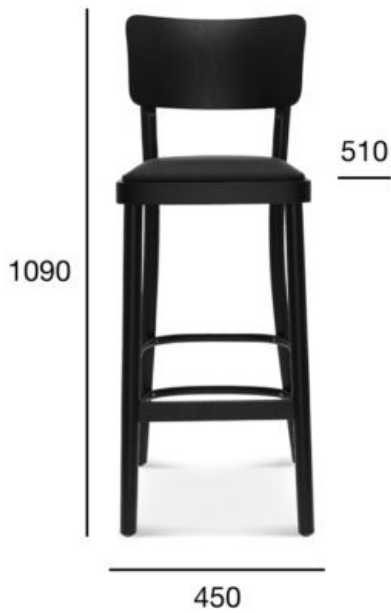

bar stool

Novo

Product code: BST-9610

Novo is a simple and classic collection of bar chairs, armchairs and stools, especially valued in cafes and restaurants due to its durable construction and low price. The collection made of beech wood can be complemented with decorative tacks, which will emphasize the upholstered seat and backrest (models A-9610/6, B-9610/6 and BST - 9610/6).

	Option A: veneer seat_high/low	Option B: upholstery_high/low
POSITION	VALUE OPTION A	VALUE OPTION B
Wood (type)	beech	beech
Total height high/low (mm)	1090/950	1090/950
Total depth (mm)	510	510
Total width (mm)	450	450
Seat height high/low (mm)	780/640	780/640
Net weight high/low (kg)	6,8/6,3	6,8/6,3
Fabric consumption (running meters/pcs) for the width of fabric 1,4 m		0,86/2
Leather consumption (m ² / pcs)		1,55/2
Quantity per carton box	1	1
Dimensions of the carton box	540x500x1170	540x500x1170