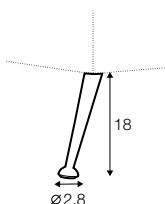

no. 175
metal chrome,
painted black