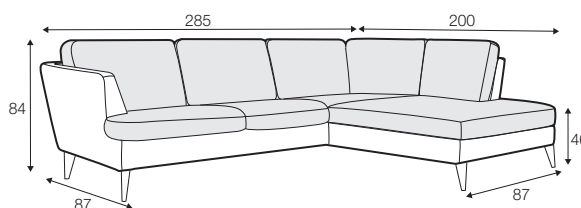

fabric

STD standard

LUX lux

FC fixed

armchair

footstool 55x45

footstool 80x50

2 seater

2,5 seater

3 seater

set 1 right / or left

2 seater left / or right + chaiselongue right / or left

set 2 right / or left

3 seater left / or right + chaiselongue right / or left

set 3 right / or left

2 seater left / or right + divan right / or left

set 4 right / or left

3 seater left / or right + divan right / or left

extra dimensions

depth of seat

accessories

headrest with roll L-50

legs

no. 135
wood