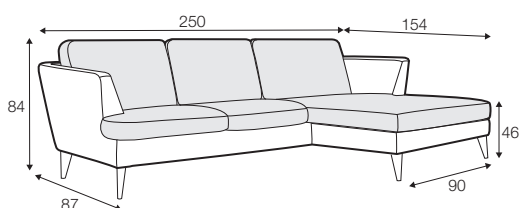

fabric

STD standard

LUX lux

FC fixed

armchair

footstool 55x45

footstool 80x50

2 seater

2,5 seater

3 seater

set 1 right / or left

2 seater left / or right + chaiselongue right / or left

set 2 right / or left

3 seater left / or right + chaiselongue right / or left

set 3 right / or left

2 seater left / or right + divan right / or left

set 4 right / or left

3 seater left / or right + divan right / or left

extra dimensions

depth of seat

accessories

headrest with roll L-50

legs

no. 135
wood