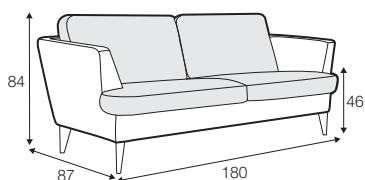

fabric

STD standard

LUX lux

FC fixed

armchair

footstool 55x45

footstool 80x50

2 seater

2,5 seater

3 seater

set 1 right / or left

2 seater left / or right + chaiselongue right / or left

set 2 right / or left

3 seater left / or right + chaiselongue right / or left

set 3 right / or left

2 seater left / or right + divan right / or left

set 4 right / or left

3 seater left / or right + divan right / or left

extra dimensions

depth of seat

accessories

headrest with roll L-50

legs

no. 135
wood