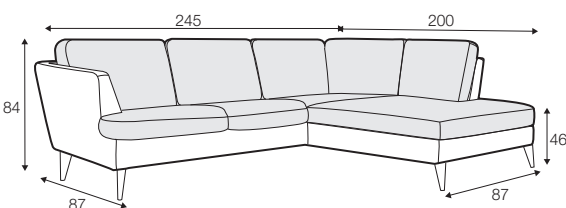

fabric

STD standard

LUX lux

FC fixed

armchair

footstool 55x45

footstool 80x50

2 seater

2,5 seater

3 seater

set 1 right / or left

2 seater left / or right + chaiselongue right / or left

set 2 right / or left

3 seater left / or right + chaiselongue right / or left

set 3 right / or left

2 seater left / or right + divan right / or left

set 4 right / or left

3 seater left / or right + divan right / or left

extra dimensions

depth of seat

accessories

headrest with roll L-50

legs

no. 135
wood