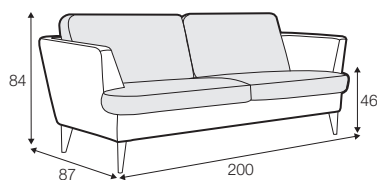

fabric

STD standard

LUX lux

FC fixed

armchair

footstool 55x45

footstool 80x50

2 seater

2,5 seater

3 seater

set 1 right / or left

2 seater left / or right + chaiselongue right / or left

set 2 right / or left

3 seater left / or right + chaiselongue right / or left

set 3 right / or left

2 seater left / or right + divan right / or left

set 4 right / or left

3 seater left / or right + divan right / or left

extra dimensions

depth of seat

accessories

headrest with roll L-50

legs

no. 135
wood