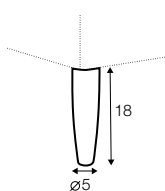

2,5 seater

3 seater

set 1 right / or left

2 seater left / or right + chaiselongue right / or left

set 2 right / or left

3 seater left / or right + chaiselongue right / or left

set 3 right / or left

2 seater left / or right + divan right / or left

set 4 right / or left

3 seater left / or right + divan right / or left

extra dimensions

depth of seat

accessories

headrest with roll L-50

legs

no. 135
wood