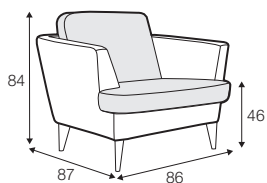

fabric

STD standard

LUX lux

FC fixed

armchair

footstool 55x45

footstool 80x50

2 seater

2,5 seater

3 seater

set 1 right / or left

2 seater left / or right + chaiselongue right / or left

set 2 right / or left

3 seater left / or right + chaiselongue right / or left

set 3 right / or left

2 seater left / or right + divan right / or left

set 4 right / or left

3 seater left / or right + divan right / or left

extra dimensions

depth of seat

accessories

headrest with roll L-50

legs

no. 135
wood