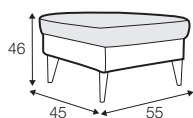

fabric

STD standard

LUX lux

FC fixed

armchair

footstool 55x45

footstool 80x50

2 seater

2,5 seater

3 seater

set 1 right / or left

2 seater left / or right + chaiselongue right / or left

set 2 right / or left

3 seater left / or right + chaiselongue right / or left

set 3 right / or left

2 seater left / or right + divan right / or left

set 4 right / or left

3 seater left / or right + divan right / or left

extra dimensions

depth of seat

accessories

headrest with roll L-50

legs

no. 135
wood