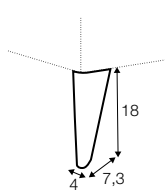

2,5 seater

3 seater

set 1 right / or left

2 seater left / or right + chaiselongue right / or left

set 2 right / or left

3 seater left / or right + chaiselongue right / or left

set 3 right / or left

2 seater left / or right + divan right / or left

set 4 right / or left

3 seater left / or right + divan right / or left

extra dimensions

depth of seat

accessories

headrest with roll L-50

legs

no. 135
wood