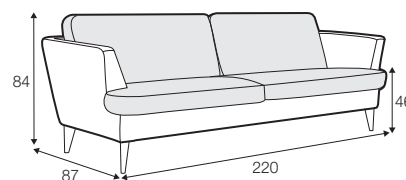

fabric

STD standard

LUX lux

FC fixed

armchair

footstool 55x45

footstool 80x50

2 seater

2,5 seater

3 seater

set 1 right / or left

2 seater left / or right + chaiselongue right / or left

set 2 right / or left

3 seater left / or right + chaiselongue right / or left

set 3 right / or left

2 seater left / or right + divan right / or left

set 4 right / or left

3 seater left / or right + divan right / or left

extra dimensions

depth of seat

accessories

headrest with roll L-50

legs

no. 135
wood