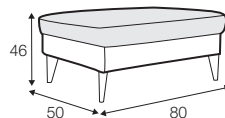

fabric

STD standard

LUX lux

FC fixed

armchair

footstool 55x45

footstool 80x50

2 seater

2,5 seater

3 seater

set 1 right / or left

2 seater left / or right + chaiselongue right / or left

set 2 right / or left

3 seater left / or right + chaiselongue right / or left

set 3 right / or left

2 seater left / or right + divan right / or left

set 4 right / or left

3 seater left / or right + divan right / or left

extra dimensions

depth of seat

accessories

headrest with roll L-50

legs

no. 135
wood