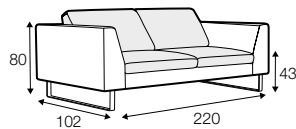

## SPECIAL

modular system

armchair

armchair wide

footstool 90x70

footstool 100x90

footstool frame 95x80

2 seater

3 seater

3XL seater

set 1 right / or left  
2 seater left / or right  
+ chaiselongue right / or left

set 2 right / or left  
3 seater left / or right  
+ chaiselongue long right / or left

set 7  
2 seater left + corner 90° + 2 seater right

set 8  
3 seater left + corner 90° + 3 seater right

set 13 left / or right  
2 seater left / or right + corner 90°  
+ 3 seater right / or left

set 14 right / or left  
3 seater left / or right + corner 90°  
+ bench right / or left