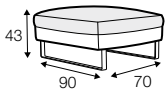

## SPECIAL

modular system

armchair

armchair wide

footstool 90x70

footstool 100x90

footstool frame 95x80

2 seater

3 seater

3XL seater

set 1 right / or left  
2 seater left / or right  
+ chaiselongue right / or left

set 2 right / or left  
3 seater left / or right  
+ chaiselongue long right / or left

set 7  
2 seater left + corner 90° + 2 seater right

set 8  
3 seater left + corner 90° + 3 seater right

set 13 left / or right  
2 seater left / or right + corner 90°  
+ 3 seater right / or left

set 14 right / or left  
3 seater left / or right + corner 90°  
+ bench right / or left