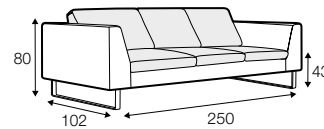

## SPECIAL

modular system

armchair

armchair wide

footstool 90x70

footstool 100x90

footstool frame 95x80

2 seater

3 seater

3XL seater

set 1 right / or left  
2 seater left / or right  
+ chaiselongue right / or left

set 2 right / or left  
3 seater left / or right  
+ chaiselongue long right / or left

set 7  
2 seater left + corner 90° + 2 seater right

set 8  
3 seater left + corner 90° + 3 seater right

set 13 left / or right  
2 seater left / or right + corner 90°  
+ 3 seater right / or left

set 14 right / or left  
3 seater left / or right + corner 90°  
+ bench right / or left