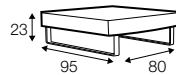

## SPECIAL

modular system

armchair

armchair wide

footstool 90x70

footstool 100x90

footstool frame 95x80

2 seater

3 seater

3XL seater

set 1 right / or left  
2 seater left / or right  
+ chaiselongue right / or left

set 2 right / or left  
3 seater left / or right  
+ chaiselongue long right / or left

set 7  
2 seater left + corner 90° + 2 seater right

set 8  
3 seater left + corner 90° + 3 seater right

set 13 left / or right  
2 seater left / or right + corner 90°  
+ 3 seater right / or left

set 14 right / or left  
3 seater left / or right + corner 90°  
+ bench right / or left