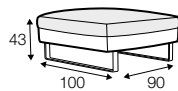

## SPECIAL

modular system

armchair

armchair wide

footstool 90x70

footstool 100x90

footstool frame 95x80

2 seater

3 seater

3XL seater

set 1 right / or left  
2 seater left / or right  
+ chaiselongue right / or left

set 2 right / or left  
3 seater left / or right  
+ chaiselongue long right / or left

set 7  
2 seater left + corner 90° + 2 seater right

set 8  
3 seater left + corner 90° + 3 seater right

set 13 left / or right  
2 seater left / or right + corner 90°  
+ 3 seater right / or left

set 14 right / or left  
3 seater left / or right + corner 90°  
+ bench right / or left