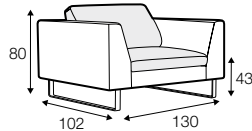

## SPECIAL

modular system

armchair

armchair wide

footstool 90x70

footstool 100x90

footstool frame 95x80

2 seater

3 seater

3XL seater

set 1 right / or left  
2 seater left / or right  
+ chaiselongue right / or left

set 2 right / or left  
3 seater left / or right  
+ chaiselongue long right / or left

set 7  
2 seater left + corner 90° + 2 seater right