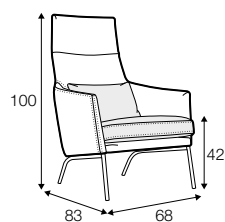

STD standard

COVERS

FC fixed

armchair

footstool 63x47

armchair with detail

extra dimensions

depth of seat

depth of seat
without cushion

accessories

armrest protection

legs

metal frame to armchair
black

metal frame to footstool
black

Sits reserves the right to change construction of products and components used due to improving durability of product and customer satisfaction without any further notice. Explicit ± 2 cm tolerance of all elements sizes.