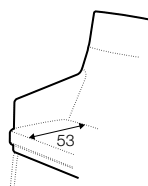

STD standard

COVERS

FC fixed

armchair

footstool 63x47

armchair with detail

extra dimensions

depth of seat

depth of seat
without cushion

accessories

armrest protection

legs

metal frame to armchair
black

metal frame to footstool
black

Sits reserves the right to change construction of products and components used due to improving durability of product and customer satisfaction without any further notice. Explicit ± 2 cm tolerance of all elements sizes.