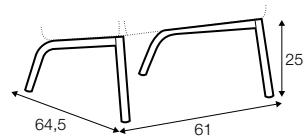

STD standard

COVERS

FC fixed

armchair

footstool 63x47

armchair with detail

extra dimensions

depth of seat

depth of seat
without cushion

accessories

armrest protection

legs

metal frame to armchair
black

metal frame to footstool
black

Sits reserves the right to change construction of products and components used due to improving durability of product and customer satisfaction without any further notice. Explicit ± 2 cm tolerance of all elements sizes.