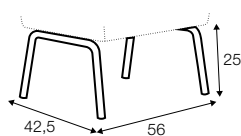

STD standard

COVERS

FC fixed

armchair

footstool 63x47

armchair with detail

extra dimensions

depth of seat

depth of seat
without cushion

accessories

armrest protection

legs

metal frame to armchair
black

metal frame to footstool
black

Sits reserves the right to change construction of products and components used due to improving durability of product and customer satisfaction without any further notice. Explicit ± 2 cm tolerance of all elements sizes.