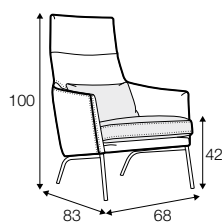

STD standard

COVERS

FC fixed

armchair

footstool 63x47

armchair with detail

extra dimensions

depth of seat

depth of seat
without cushion

accessories

armrest protection

legs

metal frame to armchair
black

metal frame to footstool
black

Sits reserves the right to change construction of products and components used due to improving durability of product and customer satisfaction without any further notice. Explicit ± 2 cm tolerance of all elements sizes.