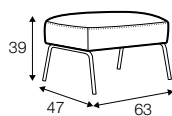

STD standard

COVERS

FC fixed

armchair

footstool 63x47

armchair with detail

extra dimensions

depth of seat

depth of seat
without cushion

accessories

armrest protection

legs

metal frame to armchair
black

metal frame to footstool
black

Sits reserves the right to change construction of products and components used due to improving durability of product and customer satisfaction without any further notice. Explicit ± 2 cm tolerance of all elements sizes.