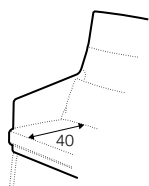

STD standard

COVERS

FC fixed

armchair

footstool 63x47

armchair with detail

extra dimensions

depth of seat

depth of seat
without cushion

accessories

armrest protection

legs

metal frame to armchair
black

metal frame to footstool
black

Sits reserves the right to change construction of products and components used due to improving durability of product and customer satisfaction without any further notice. Explicit ± 2 cm tolerance of all elements sizes.