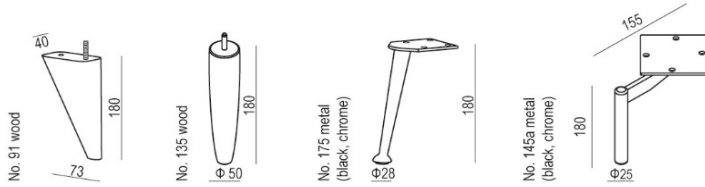

TECHNICAL SPECIFICATION

PROFILE

COMFORT: standard

	1	polyurethane foam/high resilient polyurethane foam
	2	springs
	3	solid wood and wood based elements
	4	fabric
	5	metal (or black painted, chrom) or solid wood legs

COMFORT: lux

	1	polyurethane foam/ high resilient polyurethane foam
	2	cushion chamber with mix of feather and silicone balls
	3	springs
	4	solid wood and wood based elements
	5	fabric
	6	metal (or black painted, chrom,) or solid wood legs

The producer reserves the right to change construction of products and compnents used due to improving durability of product and customer satisfaction without any further notice.

TIMJAN

SITS
— comfortable life

home&family

design: Niels Gammelgaard

TECHNICAL SPECIFICATION

UPHOLSTERY:

fabric: FC - fix cover

FEET

COLOURS OF WOODEN FEET

oak

bleached oak

walnut

black