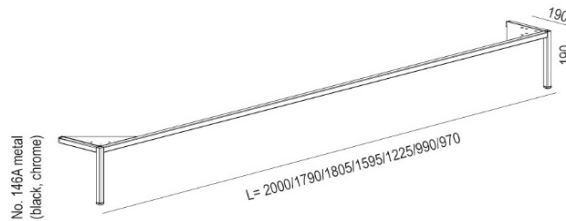

TWO OPTIONS OF FEET

OPTION 2
1x FRAME No. 146a + 2 x LEG No.146