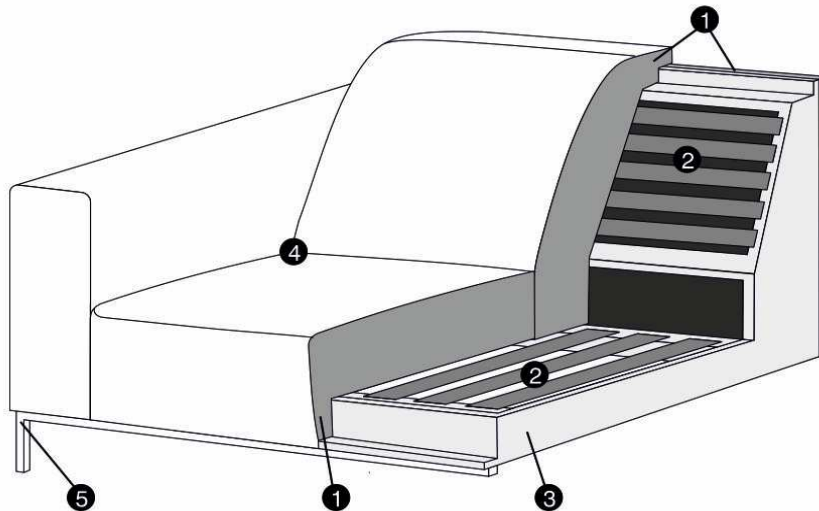

design: Ian Archer

**TECHNICAL SPECIFICATION**

**PROFILE**

COMFORT: standard

1	polyurethane foam/high resilient polyurethane foam
2	upholstery belts
3	solid wood and wood based elements
4	fabric
5	metal legs (chrom or black)