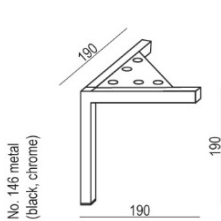

TWO OPTIONS OF FEET

OPTION 1
4x LEG No.146