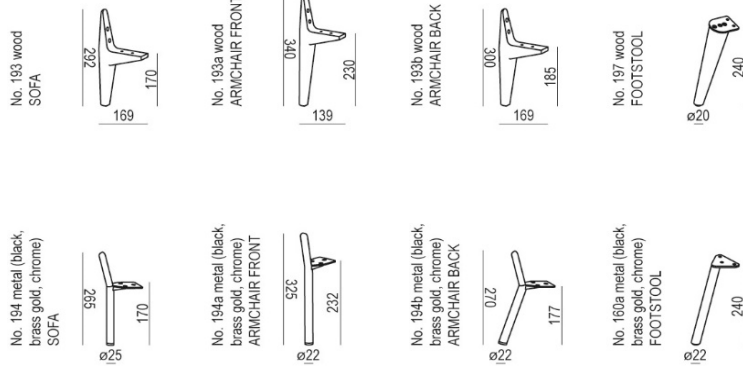

VALENTIN

home&family

SITS
— comfortable life

design: Ian Archer

TECHNICAL SPECIFICATION

fabric: FC - fix cover, Comfort: standard or lux

FEET

COLOURS OF WOODEN FEET