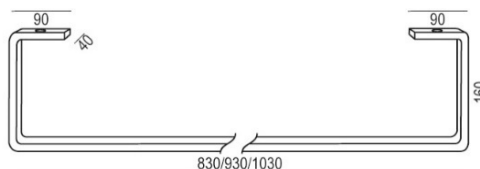

FEET

No. 47 metal chrome,
painted black

No. 104 metal chrome
and painted black