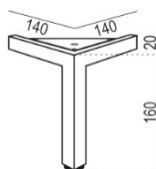

FEET

No. 47 metal chrome,
painted black