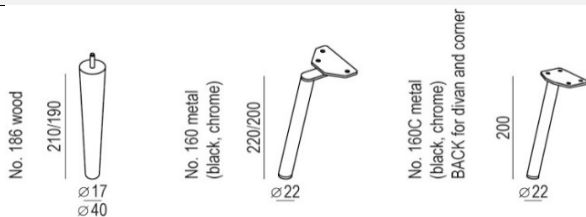

LUX or STANDARD or CLASSIC: Explicit +/- 3 cm tolerance in seat hights

**UPHOLSTERY:**

fabric: FC - fix cover or LCV - loose cover with velcro, Comfort: standard, lux or classic

**FEET**

**COLOURS OF FEET**