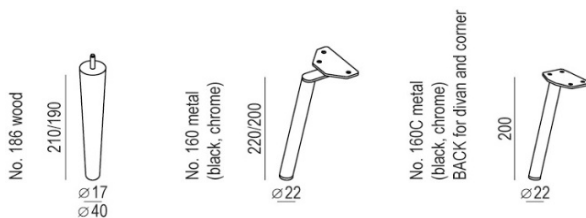

LUX and STANDARD or CLASSIC: Explicit +/- 3 cm tolerance in seat heights

UPHOLSTERY:

fabric: FC - fix cover or LCV - loose cover with velcro, Comfort: standard, classic or lux

FEET

COLOURS OF FEET

TEDDY
CLASSIC