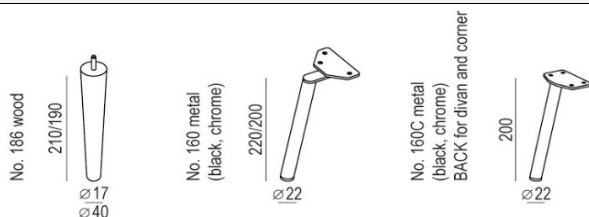

FEET

COLOURS OF FEET

oak

bleached oak

walnut

black