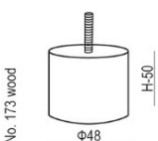

**PHOTOS**

Total sofa depth after spread: 160 cm

**FEET**

**COLOURS OF WOODEN FEET**

STINA

**SITS**

design: Böttcher&Kayser

**TECHNICAL SPECIFICATION**