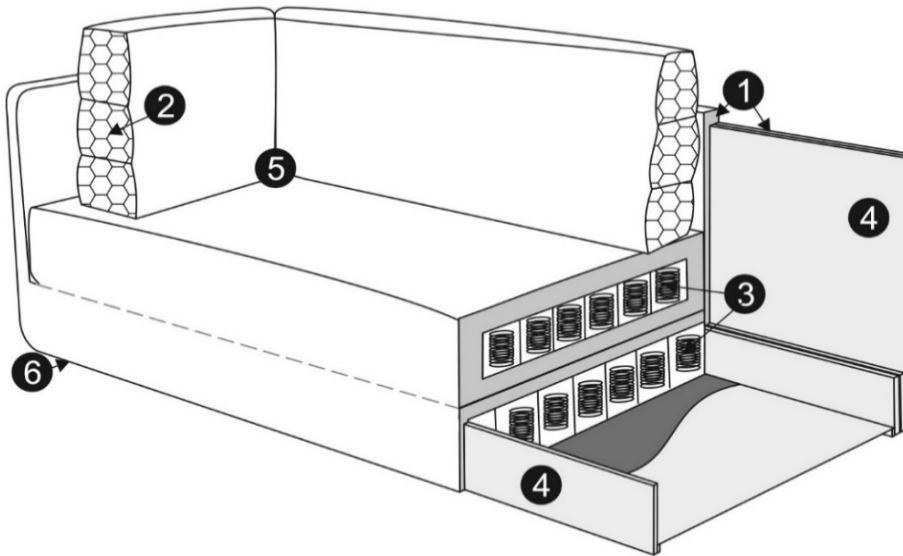

STINA

SITS

design: Böttcher&Kayser

**TECHNICAL SPECIFICATION**

**PROFILE**

COMFORT: rich

- |   |   |
|---|---|
| 1 | polyurethane foam/ high resilient polyurethane foam |
| 2 | silicone balls                                      |
| 3 | pocket springs                                      |
| 4 | solid wood and wood based elements                  |
| 5 | fabric  |
| 6 | solid wood legs                                     |

**PHOTOS**

Total sofa depth after spread: 160 cm

**FEET**

**COLOURS OF WOODEN FEET**

STINA

**SITS**

design: Böttcher&Kayser

**TECHNICAL SPECIFICATION**