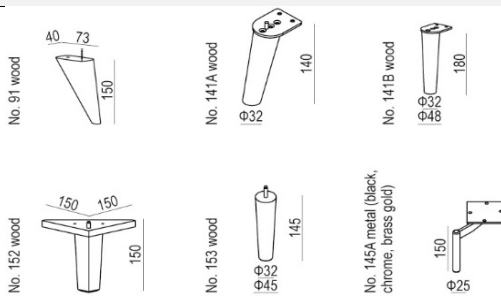

STELLA
LUX

home&family

SITS
— comfortable life

design: SITS

TECHNICAL SPECIFICATION

PROFILE

COMFORT: lux

1	polyurethane foam/high resilient polyurethane foam
2	cushion chamber with mix of feather and silicone balls
3	springs
4	solid wood and wood based elements
5	fabric
6	solid wood or metal legs (black, , chrome, , brass gold)

The producer reserves the right to change construction of products and compnents used due to improving durability of product and customer satisfaction without any further notice.

UPHOLSTERY:

fabric or leather: FC - fix cover or LCV - loose cover with velcro COMFORT: classic, standard or lux
Explicit: +/- 3 cm tolerance between comfort LUX und STD/CLS in hights

FEET

COLOURS OF WOODEN FEET