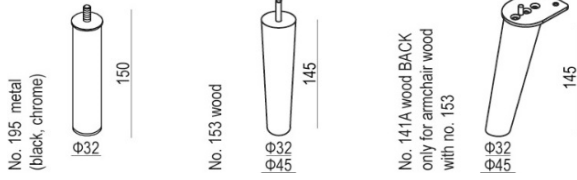

TECHNICAL SPECIFICATION