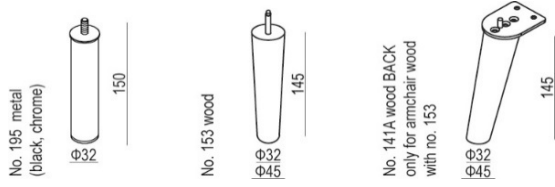

TECHNICAL SPECIFICATION

COLOURS OF WOODEN FEET

oak

bleached
oak

walnut

black