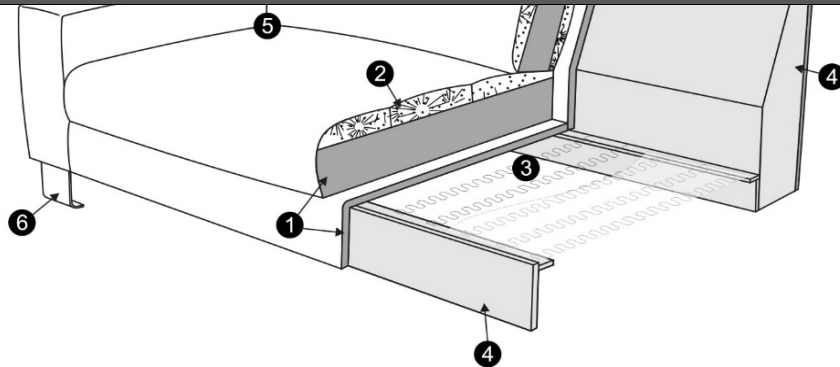

TECHNICAL SPECIFICATION

3	springs
4	solid wood and wood based elements
5	leather
6	solid wood/metal legs (black, , chrome,)

The producer reserves the right to change construction of products and compnents used due to improving durability of product and customer satisfaction without any further notice.

UPHOLSTERY:

fabric: FC - fix cover, 70/90 - fix seat cushions or 71/91 - loose seat cushions, Comfort: standard, classic or lux
leather: FC - fix cover, 71/91 - loose seat cushions, Comfort: standard, classic or lux