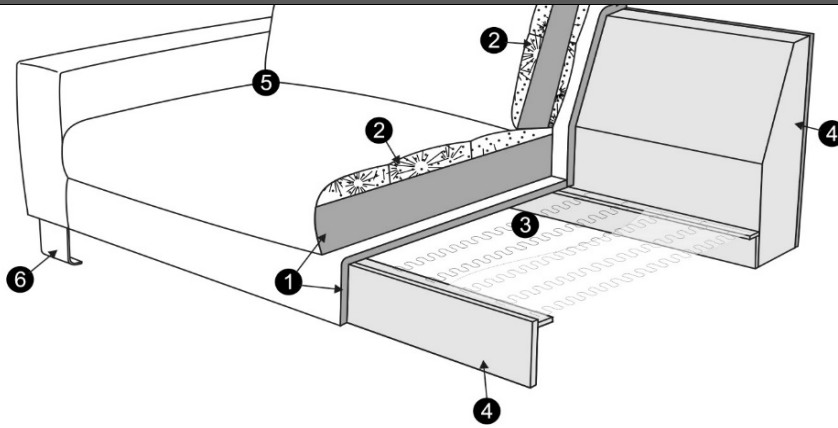

TECHNICAL SPECIFICATION

2	cushion chamber with mix of feather and silicone balls
3	springs
4	solid wood and wood based elements
5	fabric
6	solid wood or metal legs (black, , chrome,)

The producer reserves the right to change construction of products and compnents used due to improving durability of product and customer satisfaction without any further notice.

DIFFERENCES IN DIMENSIONS

LUX and STANDARD: Explicit +/- 3 cm tolerance in seat heights

VERSION 71/91 and 70/90: Seat heits is given for version 71/91 (loose seat cushion), for version 70/90 (fixed cushion) the seat height is 40 cm

All heights are valid for measurements with the leg H = 100 mm

UPHOLSTERY:

fabric: FC - fix cover, 70/90 - fix seat cushions or 71/91 - loose seat cushions, Comfort: standard, classic or lux

leather: FC - fix cover, 71/91 - loose seat cushions, Comfort: standard, classic or lux