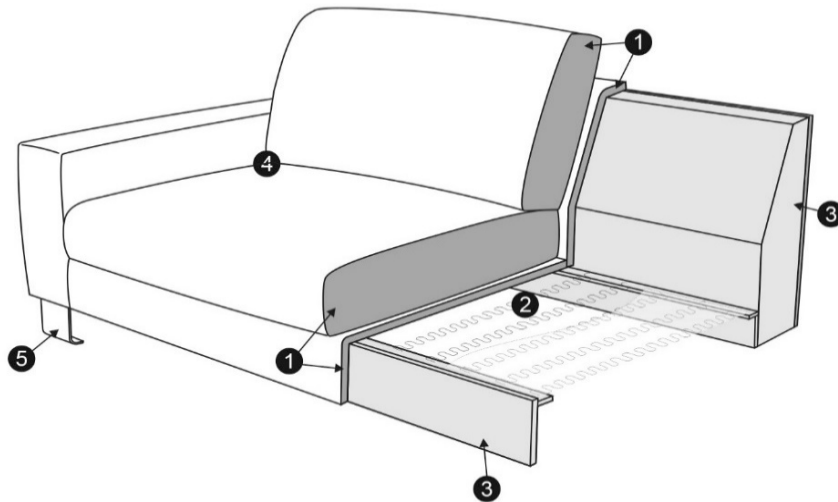

QUATTRO

SITS
— comfortable life

home&family

design: SITS

TECHNICAL SPECIFICATION

PROFILE

COMFORT: standard

- | | |
|---|--|
| 1 | polyurethane foam/high resilient polyurethane foam |
| 2 | springs |
| 3 | solid wood and wood based elements |
| 4 | fabric |
| 5 | solid wood/metal legs (black, , chrome,) |