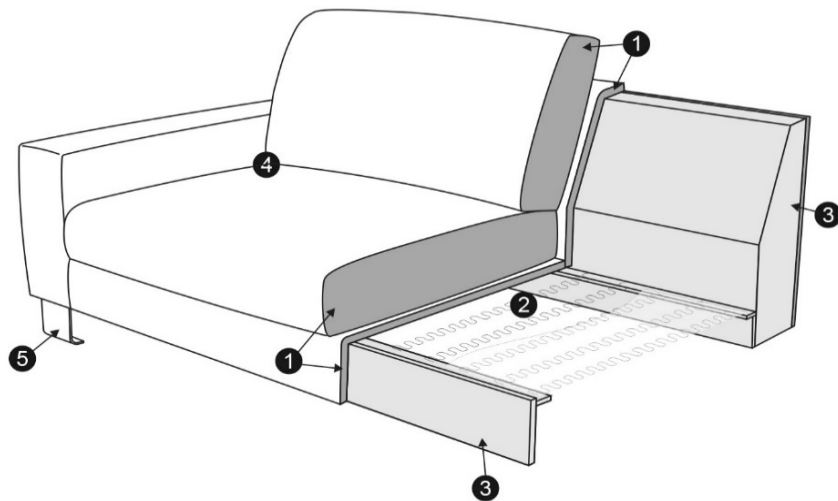

1	polyurethane foam/high resilient polyurethane foam (extra firm)
2	springs
3	solid wood and wood based elements
4	fabric
5	solid wood/metal legs (black, , chrome,)

COMFORT: lux

1	polyurethane foam/high resilient polyurethane foam