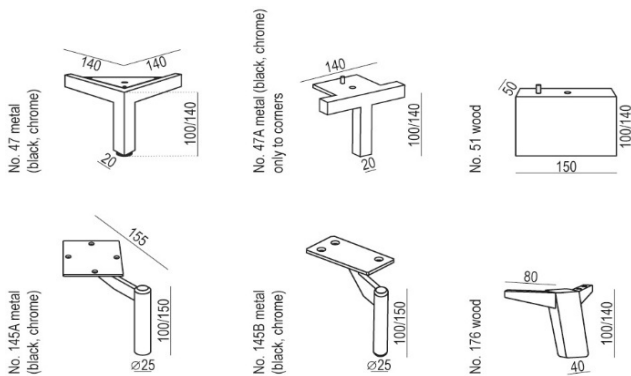

100 x 20 x 42 cm

available with feet:
no. 47, no. 51, no. 53,
no. 61A, no. 145A, no. 176

legs to SB H-100:
all above

ARMREST 450

100 x 12 x 47 cm

available with feet:
no. 47, no. 51, no. 53,
no. 61A, no. 145B, no. 176

legs to SB H-100:
no. 145B, no. 176

ARMREST 460

100 x 27 x 47 cm

available with feet:
no. 47, no. 51, no. 53,
no. 61, no. 145A, no. 176

legs to SB H-100:
all above

ARMREST 480

101 x 17 x 56 cm

available with feet:
no. 47, no. 51, no. 53,
no. 145B, no. 176 L-60

legs to SB H-100:
no. 145B, no. 176 L-60

ENDPART LEFT

(or RIGHT)
98 x 55 x 2,5 cm

FEET

COLOURS OF WOODEN FEET

oak

bleached oak

walnut