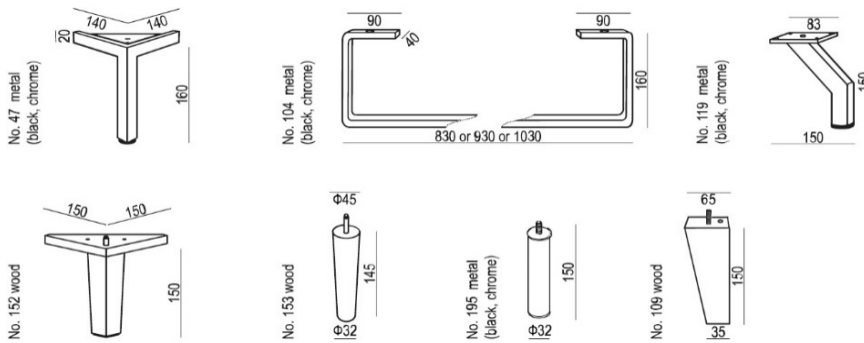

OHIO

SITS
— comfortable life

cocktail&design

design: SITS

TECHNICAL SPECIFICATION

1	polyurethane foam/high resilient polyurethane foam (160N)
2	springs
3	solid wood and wood based elements
4	fabric
5	solid wood or metal legs (black, , chrome,)

The producer reserves the right to change construction of products and compnents used due to improving durability of product and customer satisfaction without any further notice.

UPHOLSTERY:

fabric or leather: FC - fix cover COMFORT: standard, lux, classic

FEET

COLOURS OF WOODEN FEET