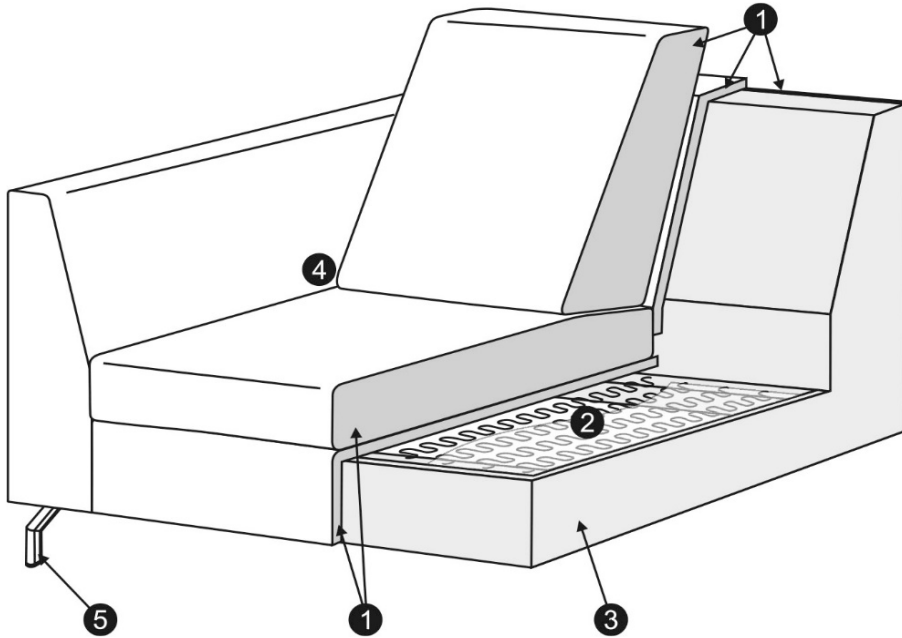

COMFORT: classic

OHIO

SITS
— comfortable life

cocktail&design

design: SITS

TECHNICAL SPECIFICATION

1	polyurethane foam/high resilient polyurethane foam (160N)
2	springs
3	solid wood and wood based elements
4	fabric
5	solid wood or metal legs (black, , chrome,)