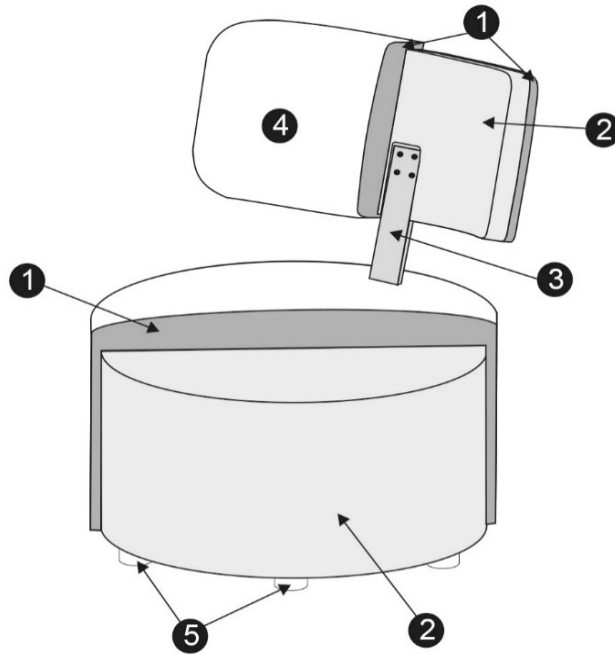

MOKKA

cocktail&design

SITS
— comfortable life

design: SITS

TECHNICAL SPECIFICATION

PROFILE

COMFORT: standard

1	polyurethane foam/high resilient polyurethane foam
2	solid wood/wood based elements and cardboard
3	metal bar black
4	fabric
5	plastic legs or swivel

*Explicit +/- 2 cm tolerance of all elements sizes