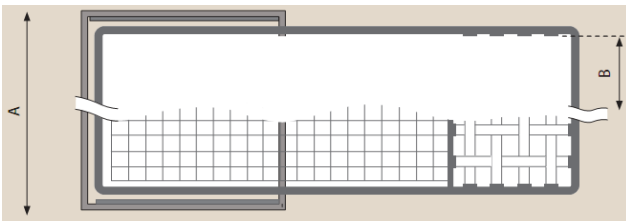

LUKAS

SITS
— comfortable life

home&family

design: SITS

TECHNICAL SPECIFICATION

PHOTOS

Total sofa depth after spread: 213 cm

MECHANISM

REF	A	B/Mattress
182/160	182 cm	160 cm
162/140	162 cm	140 cm
142/120	142 cm	120 cm

MECHANISM

NOVA FOAM MATTRESS

foam HR 35 kg
"termofix" non-woven 250 g
fabric: cotton 60%, PE 40%, flame, quilted
height 12 cm