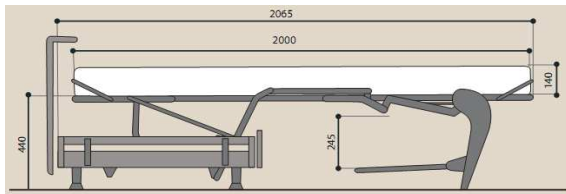

LUKAS

SITS
— comfortable life

home&family

design: SITS

TECHNICAL SPECIFICATION

PHOTOS

Total sofa depth after spread: 213 cm

MECHANISM

REF	A	B/Mattress
182/160	182 cm	160 cm
162/140	162 cm	140 cm
142/120	142 cm	120 cm

MECHANISM

NOVA FOAM MATTRESS

foam HR 35 kg
"termofix" non-woven 250 g
fabric: cotton 60%, PE 40%, flame, quilted
height 12 cm