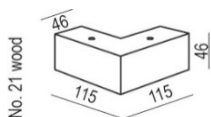

LUKAS

SITS
— comfortable life

home&family

design: SITS

TECHNICAL SPECIFICATION

PROFILE

COMFORT: standard

1	polyurethane foam/ high resilient polyurethane foam
2	polyurethane foam or bonnell springs mattress
3	foam flakes with silicone balls
4	silicone balls
5	solid wood and wood based elements
6	metal mechanism
7	fabric
8	solid wood legs (armrest I,II and III)

UPHOLSTERY:

fabric or leather: FC - fix cover, COMFORT: STD - standard MATTRESS: foam or bonell

ARMRESTS

ARMREST I
cm 98 x 12 x 54 H

ARMREST II
cm 98 x 17 x 54 H

ARMREST III
cm 98 x 18 x 54 H

ARMREST IV
cm 98 x 5 x 54 H

ENDPART LEFT (or RIGHT)
cm 95 x 4 x 64 H

FEET

ARMREST IV and ENDPART
- only plastic support from sofa bed

COLOURS OF WOODEN FEET

oak

bleached oak

walnut

black