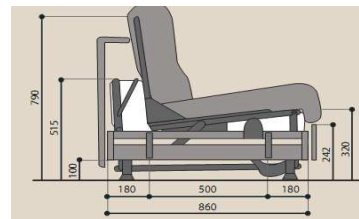

LUKAS

SITS
— comfortable life

home&family

design: SITS

TECHNICAL SPECIFICATION

PHOTOS

Total sofa depth after spread: 213 cm

MECHANISM

REF	A	B/Mattress
182/160	182 cm	160 cm
162/140	162 cm	140 cm
142/120	142 cm	120 cm

MECHANISM

NOVA FOAM MATTRESS

foam HR 35 kg
"termofix" non-woven 250 g
fabric: cotton 60%, PE 40%, flame, quilted
height 12 cm