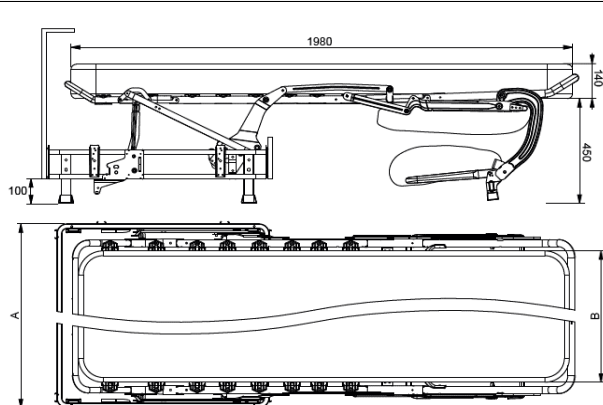

### PHOTOS

Total sofa depth after spread: 212 cm

**TECHNICAL SPECIFICATION**

**MECHANISM**

REF	A	B/Matress
182/160	182 cm	160 cm
162/140	162 cm	140 cm
102/80	102 cm	80 cm

**MATTRESS**

**FOAM MATTRESS**

foam HR 30 kg / non-reversible  
 Cover top: 100% PE, 180 g/m<sup>3</sup>  
 Cover bottom: 73% PE, 27% PP, 116g/m<sup>3</sup>  
 height 14 cm