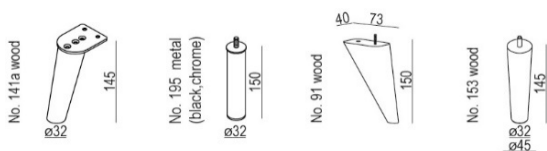

LUCY

SITS
— comfortable life

home&family

design: SITS

TECHNICAL SPECIFICATION

PROFILE

COMFORT: standard

The producer reserves the right to change construction of products and components used due to improving durability of product and customer satisfaction without any further notice.

UPHOLSTERY:

fabric: FC - fix cover, COMFORT: STD - standard MATTRESS: foam or bonell

FEET

COLOURS OF WOODEN FEET

PHOTOS

Total sofa depth after spread: 212 cm