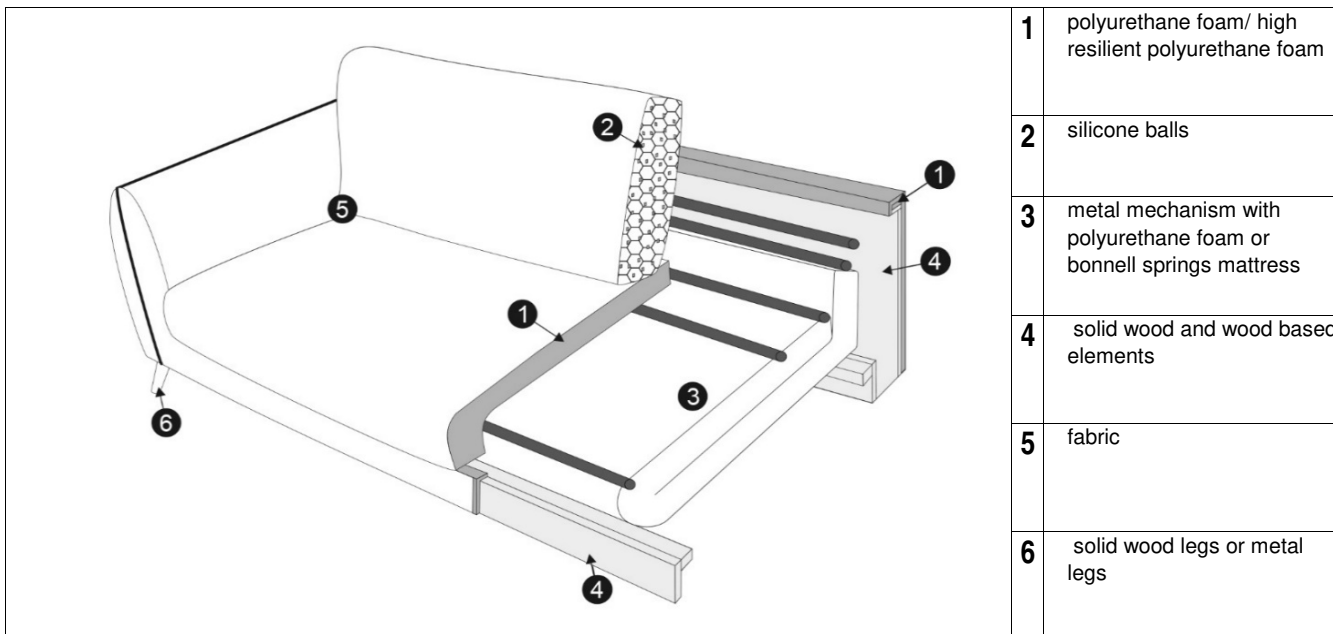

TECHNICAL SPECIFICATION

PROFILE

COMFORT: standard

The producer reserves the right to change construction of products and components used due to improving durability of product and customer satisfaction without any further notice.

UPHOLSTERY:

fabric: FC - fix cover, COMFORT: STD - standard MATTRESS: foam or bonell