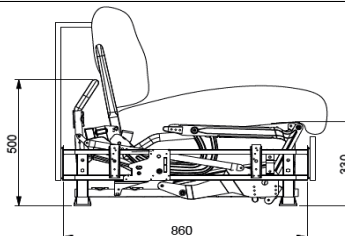

### PHOTOS

Total sofa depth after spread: 212 cm

**TECHNICAL SPECIFICATION**

**MECHANISM**

REF	A	B/Matress
182/160	182 cm	160 cm
162/140	162 cm	140 cm
102/80	102 cm	80 cm

**MATTRESS**

**FOAM MATTRESS**

foam HR 30 kg / non-reversible  
 Cover top: 100% PE, 180 g/m<sup>3</sup>  
 Cover bottom: 73% PE, 27% PP, 116g/m<sup>3</sup>  
 height 14 cm

top

bottom

**SPRING MATTRESS**

Reversible  
 springs biconical 2,2mm / height 9 cm  
 cover top and bottom: 73% PE, 27% PP, non woven fabric stitched FR flet 750g/m<sup>3</sup>  
 height 14 cm

LUCY

**SITS**  
 — comfortable life