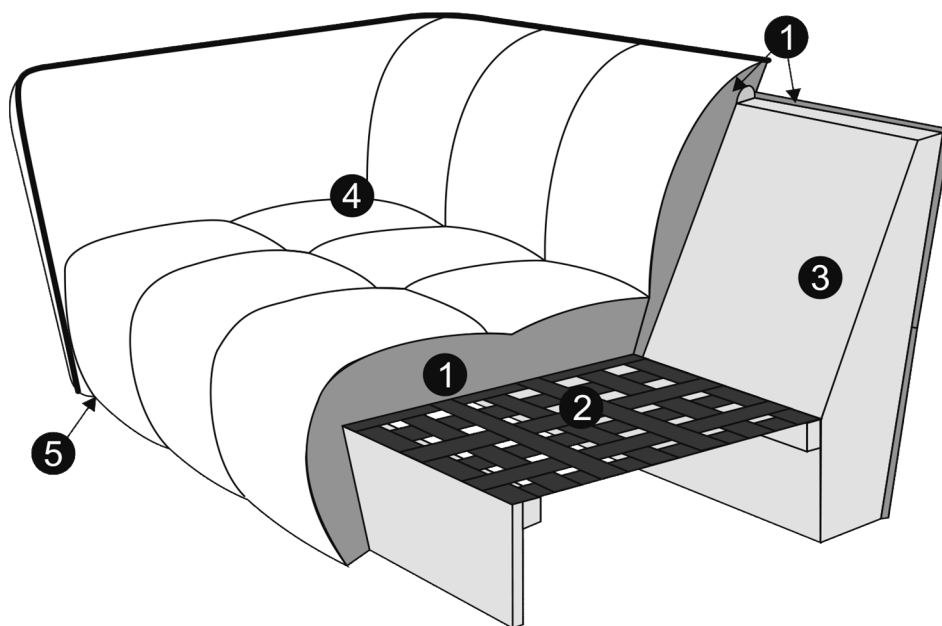

TECHNICAL SPECIFICATION

PROFILE

COMFORT: classic

- 1 polyurethane foam/high resilient polyurethane foam (firm)
- 2 upholstery belts
- 3 solid wood and wood based elements
- 4 fabric
- 5 plastic legs

The producer reserves the right to change construction of products and components used due to improving durability of product and customer satisfaction without any further notice.

UPHOLSTERY:

fabric: FC - fix cover, COMFORT: CLS - classic

FEET

CLYDE

SITS

design: Ian Archer

Sales pricelist 2024

UPHOLSTERY: fabric: FC - fix cover, COMFORT: CLS - classic

Currency: EUR

Valid from: 01.02.2024.

DIMENSION*	DESCRIPTION ARTICLE No	VOL.	WEIGHT	FABRIC USAGE	A	I	II	III	IV	E
276x104x78/41 	4 seater (two parts) FC E1626-0900-2C	2,33	83	10,3	0	925 350	985 800	1 050 900	1 106 700	1 134 368
238x104x78/41 	3 seater FC E1626-0400-2C	2,00	72	8,7	0	762 600	813 750	869 550	916 050	938 951
200x104x78/41 	2 seater FC E1626-0200-2C	1,70	65	7,7	0	678 900	730 050	776 550	813 750	834 094
78x78x41 	footstool 78x78 FC E1626-1015-2C	0,25	15	1,8	0	172 050	181 350	195 300	204 600	209 715