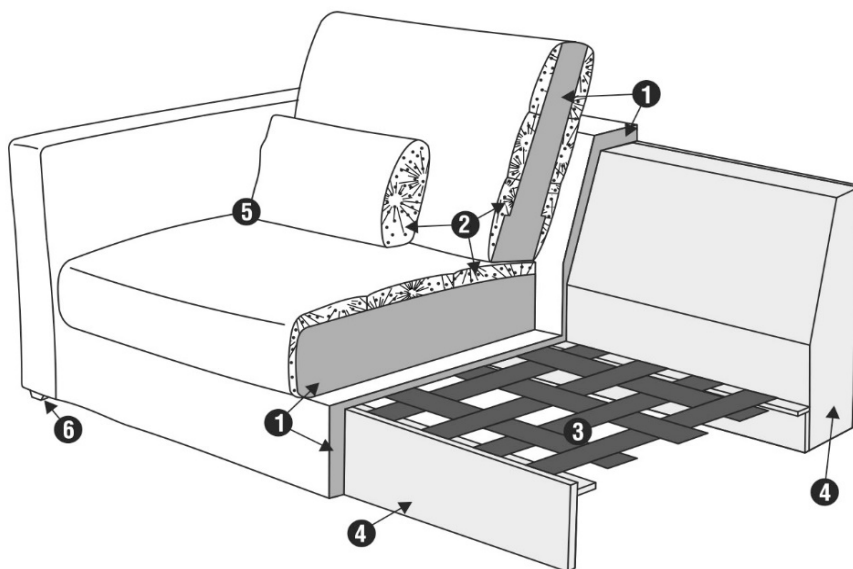

HEAVEN

SITS

design: SITS

TECHNICAL SPECIFICATION

PROFILE

COMFORT: lux

1	polyurethane foam/high resilient polyurethane foam
2	cushion chamber with mix of feather and silicone balls
3	upholstery belts
4	solid wood and wood based elements
5	fabric
6	legs: solid wood or metal (black or chrome)