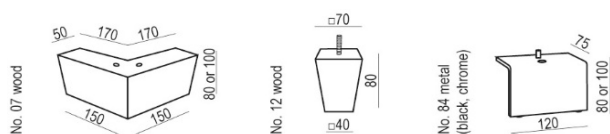

HEAVEN

SITS

design: SITS

TECHNICAL SPECIFICATION

PROFILE

COMFORT: lux

1	polyurethane foam/high resilient polyurethane foam
2	cushion chamber with mix of feather and silicone balls
3	upholstery belts
4	solid wood and wood based elements
5	fabric
6	legs: solid wood or metal (black or chrome)

The producer reserves the right to change construction of products and components used due to improving durability of product and customer satisfaction without any further notice.

UPHOLSTERY:

fabric: LC - loose cover, comfort: lux

FEET

COLOURS OF WOODEN FEET