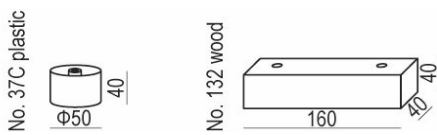

LIAM

cocktail&design

SITS
— comfortable life

design: SITS

TECHNICAL SPECIFICATION

PROFILE

COMFORT: standard

	1	polyurethane foam/high resilient polyurethane foam
	2	springs
	3	solid wood and wood based elements
	4	fabric
	5	plastic or solid wood legs

The producer reserves the right to change construction of products and components used due to improving durability of product and customer satisfaction without any further notice.

UPHOLSTERY:

fabric: FC - fix cover COMFORT: STD-standard

FEET

COLOURS OF WOODEN FEET