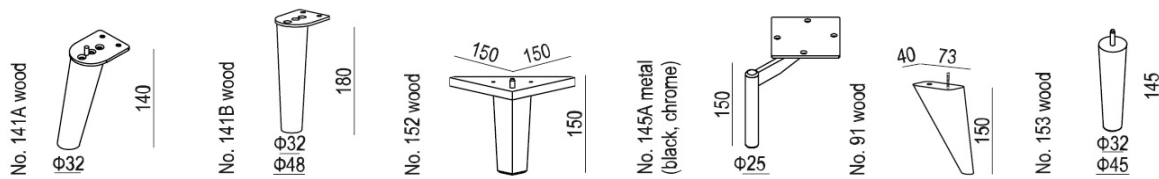

KARLA

CLASSIC

home&family

design: SITS

TECHNICAL SPECIFICATION

PROFILE

COMFORT: classic

	1	polyurethane foam/high resilient polyurethane foam (extra firm)
	2	foam flakes with silicone balls
	3	springs
	4	solid wood and wood based elements
	5	fabric
	6	solid wood or metal legs (black, , chrome,)

The producer reserves the right to change construction of products and compnents used due to improving durability of product and customer satisfaction without any further notice.

UPHOLSTERY:

fabric: FC - fix cover or LCV - loose cover with velcro COMFORT: classic, standard or lux
Explicit: +/- 3 cm tolerance between comfort LUX und STD/CLS in highs

FEET

COLOURS OF WOODEN FEET