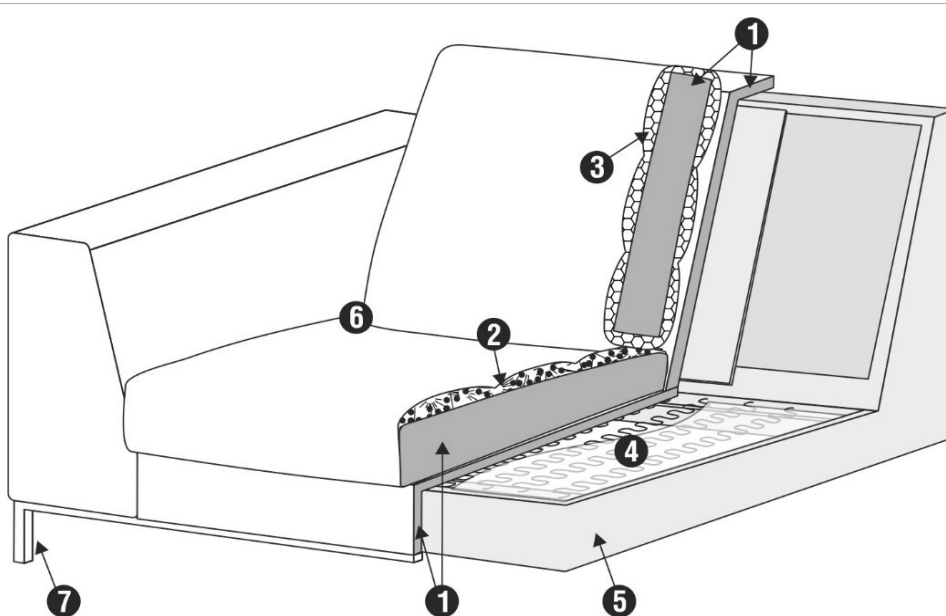

- 1 polyurethane foam/ high resilient polyurethane foam
- 2 cushion chamber with mix of feather and silicone balls
- 3 silicone balls
- 4 springs
- 5 solid wood and wood based elements
- 6 leather
- 7 metal legs (, black, chrom)

UPHOLSTERY:

fabric or leather: FC - fix cover, COMFORTS: STD -standard and lux

FEET