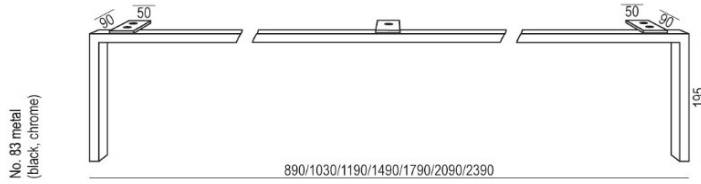

TECHNICAL SPECIFICATION