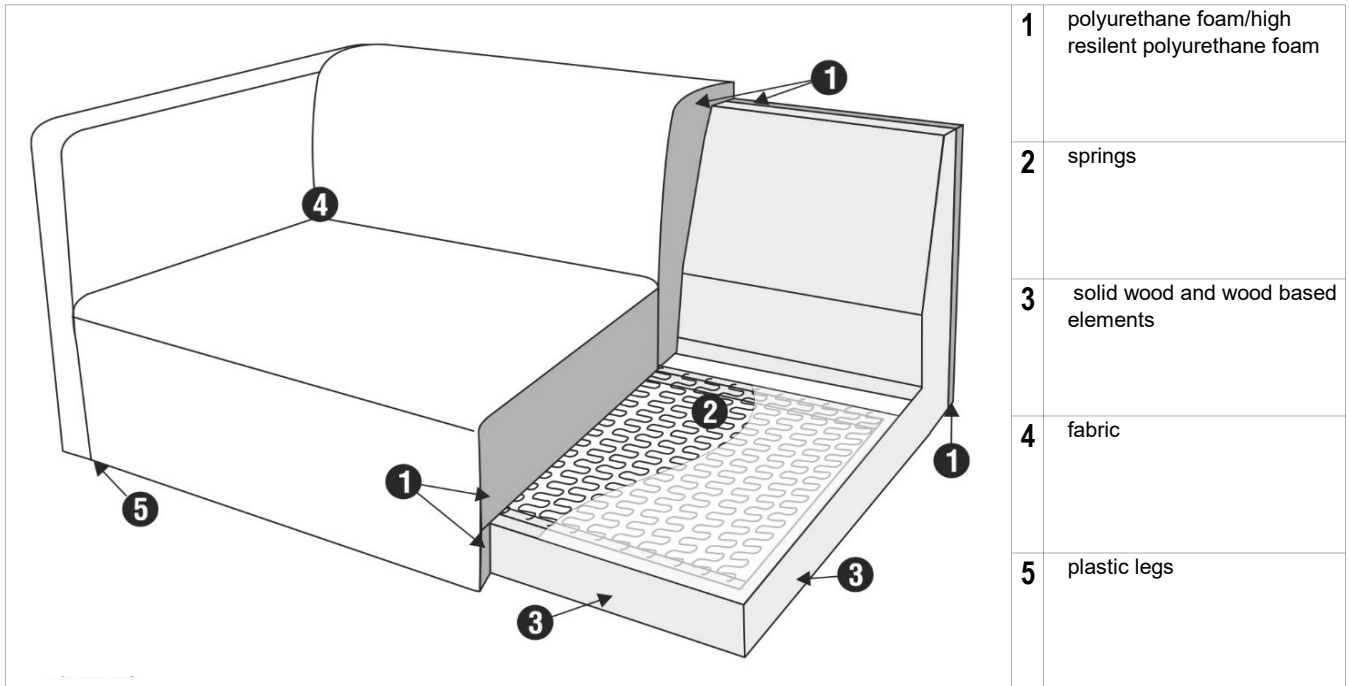

TECHNICAL SPECIFICATION

PROFILE

COMFORT: standard